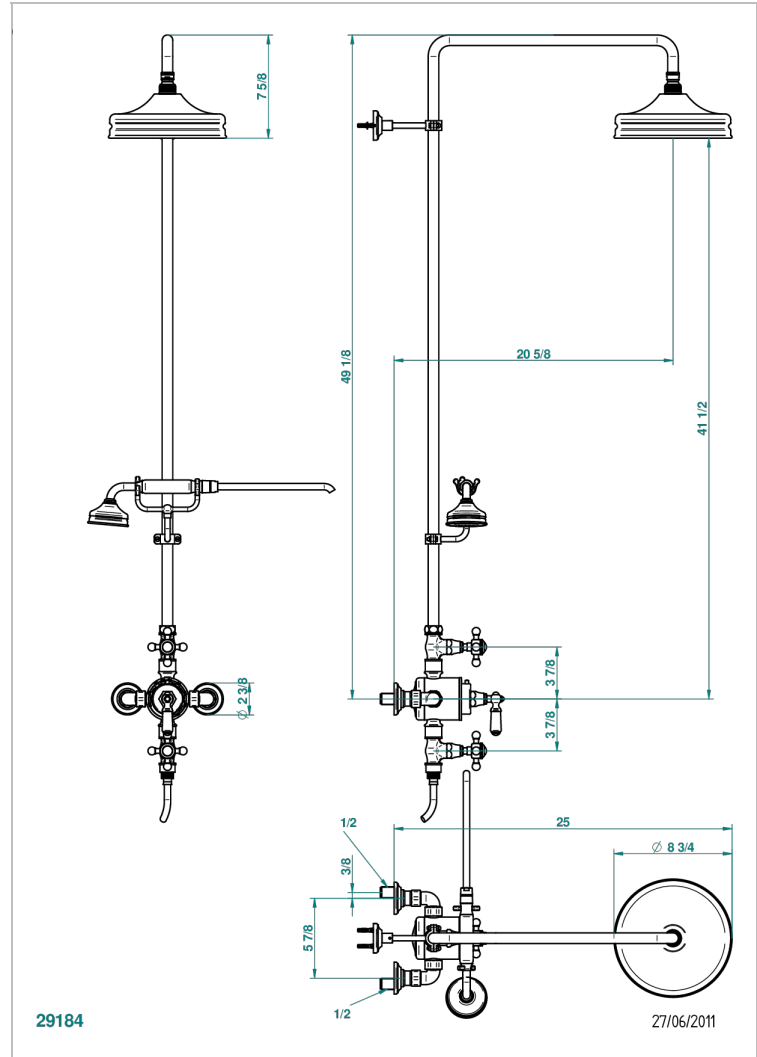

# 1900

G25-64TRD

Wall mounted thermostatic shower mixer, shut off valves, exposed shower column, telephone shower, hose and wall mounted cradle - shower head 1/2" ø 220mm with Easyclean system -150 mm centres

## CHARACTERISTIC

- 1900
- Wall mounted thermostatic shower mixer, shut off valves, exposed shower column, telephone shower, hose and wall mounted cradle - shower head 1/2" ø 220mm with Easyclean system -150 mm centres

## TECHNICAL SPECS

- Recommandé : 3 bars (max. 5 bars) - Advised : 43,5 psi (max. 72 psi)
- Pomme : 25 l/min à 3 bars - Douchette : 9,5 l/min à 3 bars
- Showerhead : 6.6 gpm at 43.5 psi - Handshower : 2.5 gpm at 43.5 psi