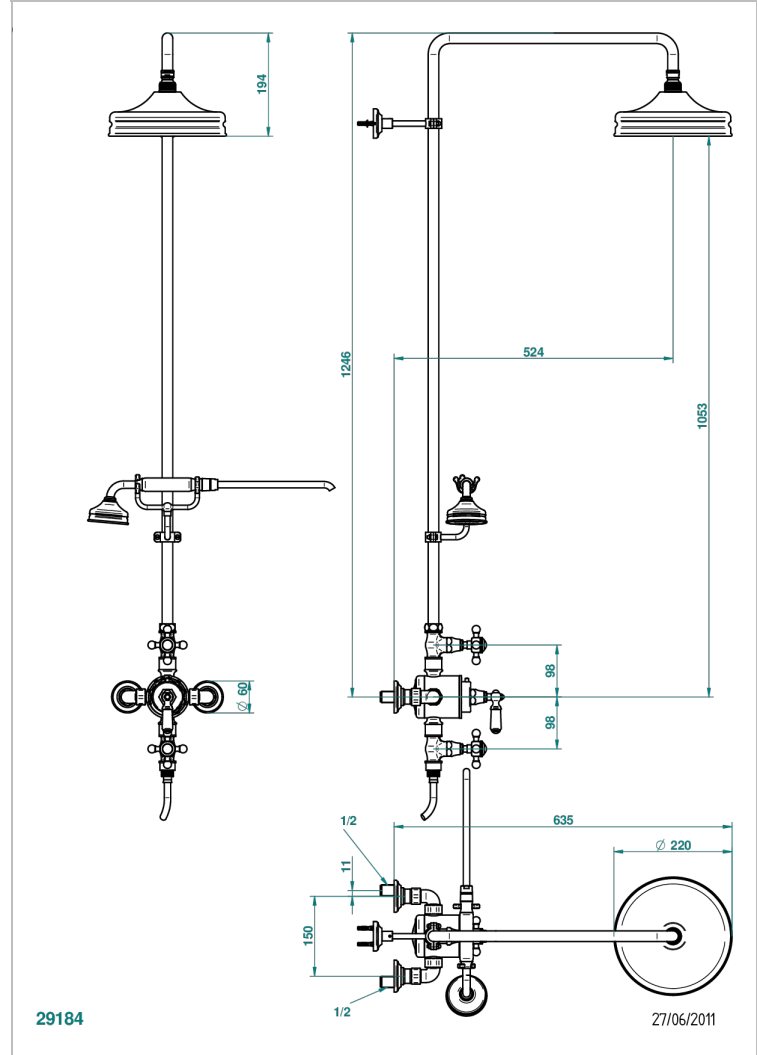

# 1900

G25-64TRD

Wall mounted thermostatic shower mixer, shut off valves, exposed shower column, telephone shower, hose and wall mounted cradle - shower head 1/2" ø 220mm with Easyclean system -150 mm centres

## CHARACTERISTIC

- 1900
- Wall mounted thermostatic shower mixer, shut off valves, exposed shower column, telephone shower, hose and wall mounted cradle - shower head 1/2" ø 220mm with Easyclean system -150 mm centres

## TECHNICAL SPECS

- Recommandé : 3 bars (max. 5 bars) - Advised : 43,5 psi (max. 72 psi)
- Pomme : 25 l/min à 3 bars - Douchette : 9,5 l/min à 3 bars
- Showerhead : 6.6 gpm at 43.5 psi - Handshower : 2.5 gpm at 43.5 psi

## AVAILABLE FINITIONS

Antique nickel - H28  
Black ceram - D30  
Blush PVD - H62  
Brass color PVD - H49  
Brown bronze color PVD - F33  
Gold color PVD - H52

Graphite PVD - H64  
Lacquered light bronze - D01  
Matt Umber PVD - H67  
Matt blush PVD - H60  
Matt brass color PVD - H50  
Matt brown bronze color PVD - F34