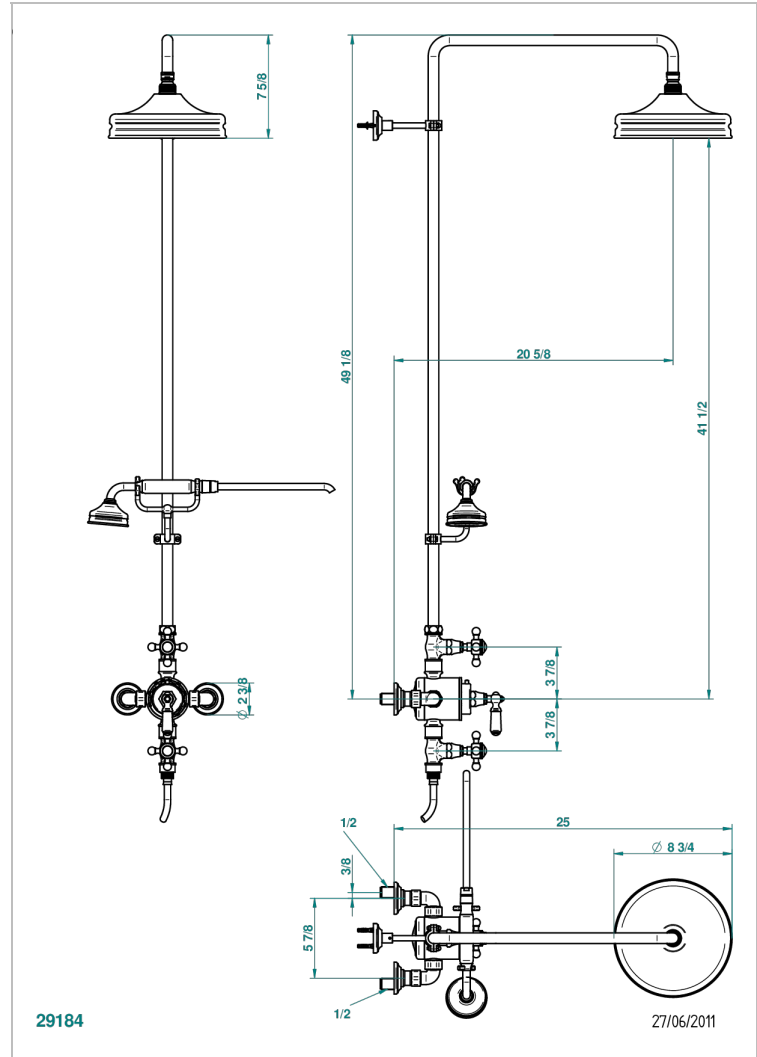

1900

G25-64TRD

Wall mounted thermostatic shower mixer, shut off valves, exposed shower column, telephone shower, hose and wall mounted cradle - shower head 1/2" ø 220mm with Easyclean system -150 mm centres

CHARACTERISTIC

- 1900
- Wall mounted thermostatic shower mixer, shut off valves, exposed shower column, telephone shower, hose and wall mounted cradle - shower head 1/2" ø 220mm with Easyclean system -150 mm centres

TECHNICAL SPECS

- Recommandé : 3 bars (max. 5 bars) - Advised : 43,5 psi (max. 72 psi)
- Pomme : 25 l/min à 3 bars - Douchette : 9,5 l/min à 3 bars
- Showerhead : 6.6 gpm at 43.5 psi - Handshower : 2.5 gpm at 43.5 psi