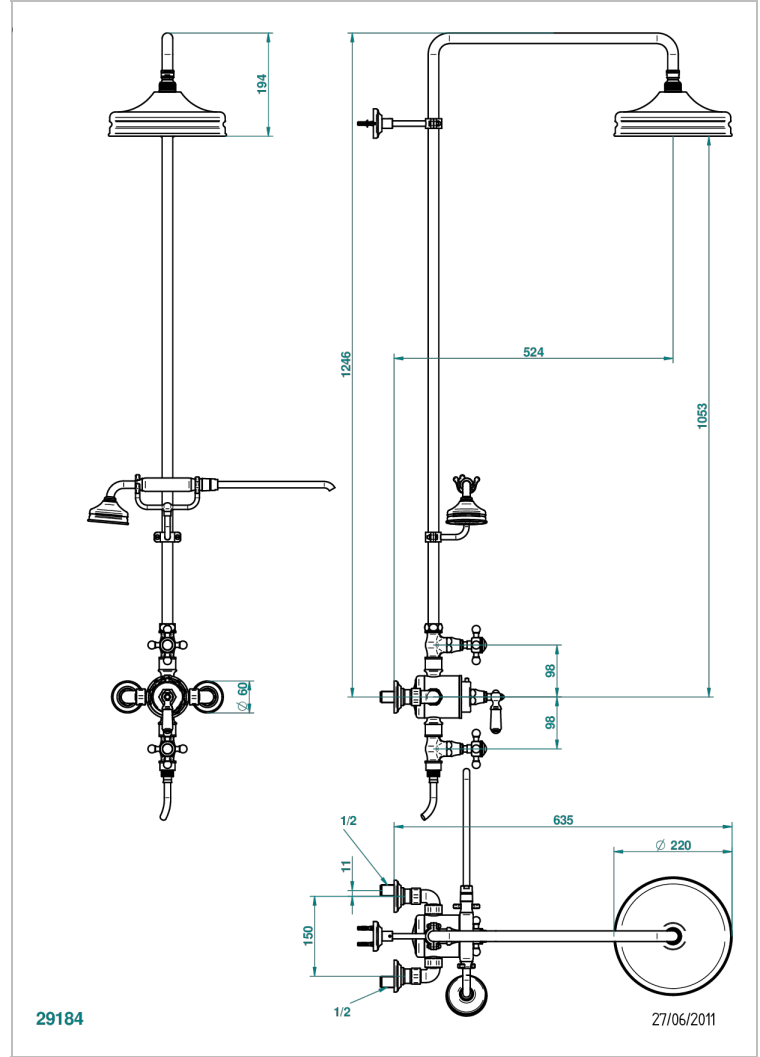

# 1900

G25-64TRD

Wall mounted thermostatic shower mixer, shut off valves, exposed shower column, telephone shower, hose and wall mounted cradle - shower head 1/2" ø 220mm with Easyclean system -150 mm centres

## CHARACTERISTIC

- 1900
- Wall mounted thermostatic shower mixer, shut off valves, exposed shower column, telephone shower, hose and wall mounted cradle - shower head 1/2" ø 220mm with Easyclean system -150 mm centres

## TECHNICAL SPECS

- Recommandé : 3 bars (max. 5 bars) - Advised : 43,5 psi (max. 72 psi)
- Pomme : 25 l/min à 3 bars - Douchette : 9,5 l/min à 3 bars
- Showerhead : 6.6 gpm at 43.5 psi - Handshower : 2.5 gpm at 43.5 psi