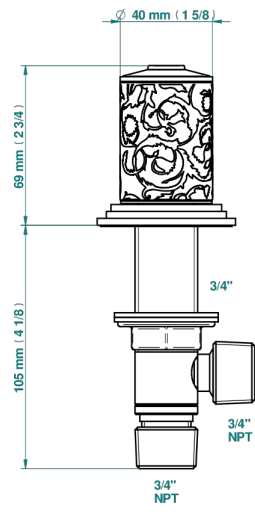

# FRIVOLE

G2R-36

Rim mounted 3/4" valve

29178

22/04/2024

## CHARACTERISTIC

- Frivole
- Rim mounted 3/4" valve