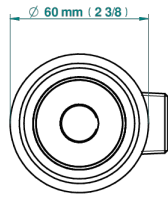

# FRIVOLE

G2R-36

Rim mounted 3/4" valve

29178

22/04/2024

## CHARACTERISTIC

- Frivole
- Rim mounted 3/4" valve