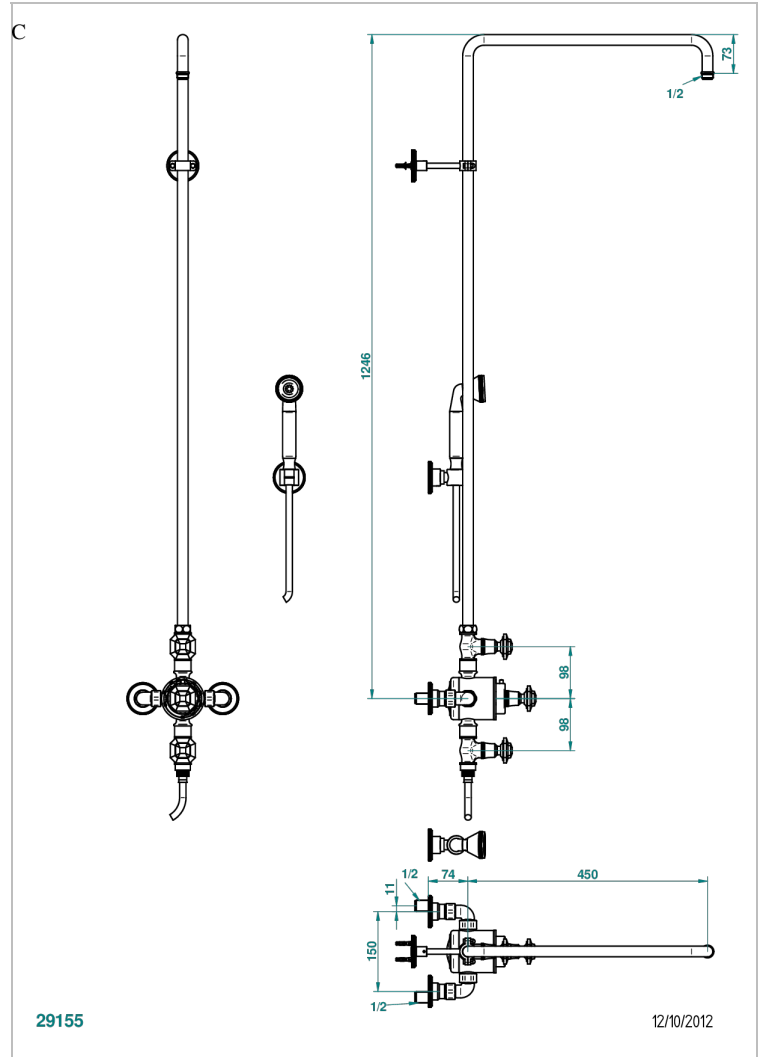

Wall mounted thermostatic shower mixer / shut off valves / exposed shower column / telephone shower, hose and fix hook

- 150 mm centres. (without shower head)

CHARACTERISTIC

- Tradition
- Wall mounted thermostatic shower mixer / shut off valves / exposed shower column / telephone shower, hose and fix hook - 150 mm centres. (without shower head)

TECHNICAL SPECS

- Recommandé : 3 bars (max. 5 bars) - Advised : 43,5 psi (max. 72 psi)
- Douchette : 9,5 l/min à 3 bars (2.52 gpm at 43.5 psi)
- ajouter la pomme - add the showerhead

AVAILABLE FINITIONS

Antique nickel - H28
 Black ceram - D30
 Blush PVD - H62
 Brass color PVD - H49
 Brown bronze color PVD - F33
 Gold color PVD - H52

Graphite PVD - H64
 Lacquered light bronze - D01
 Matt Umber PVD - H67
 Matt blush PVD - H60
 Matt brass color PVD - H50
 Matt brown bronze color PVD - F34