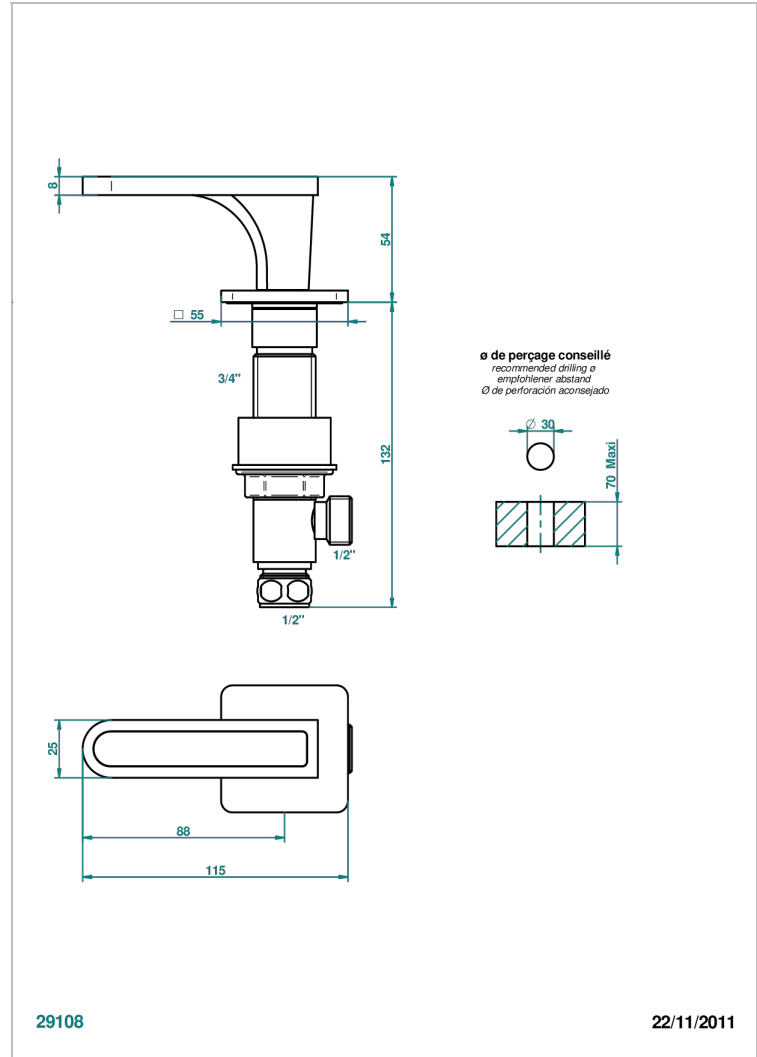

PROFIL BLACK ONYX WITH LEVER

A6P-35/H

Rim mounted 1/2" valve, hot

THG[®]
PARIS

29108

22/11/2011

CHARACTERISTIC

- Profil Black Onyx with lever
- Rim mounted 1/2" valve, hot