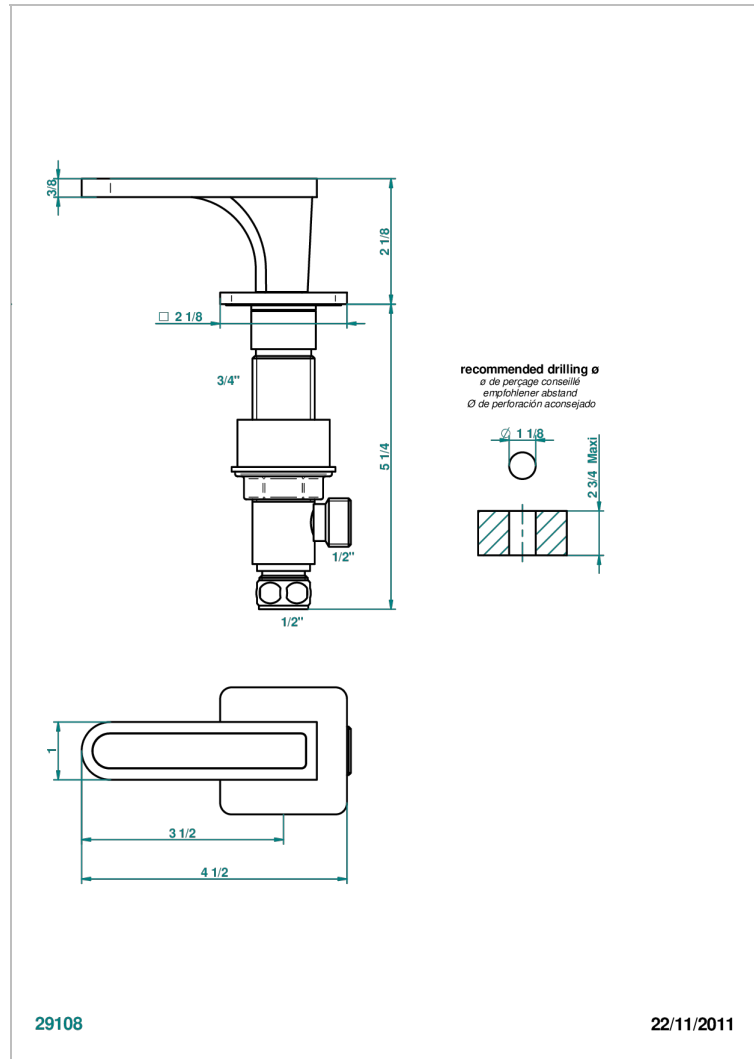

PROFIL BLACK ONYX WITH LEVER

A6P-35/H

Rim mounted 1/2" valve, hot

CHARACTERISTIC

- Profil Black Onyx with lever
- Rim mounted 1/2" valve, hot

AVAILABLE FINITIONS

Antique nickel - H28
Black ceram - D30
Blush PVD - H62
Brass color PVD - H49
Brown bronze color PVD - F33
Gold color PVD - H52