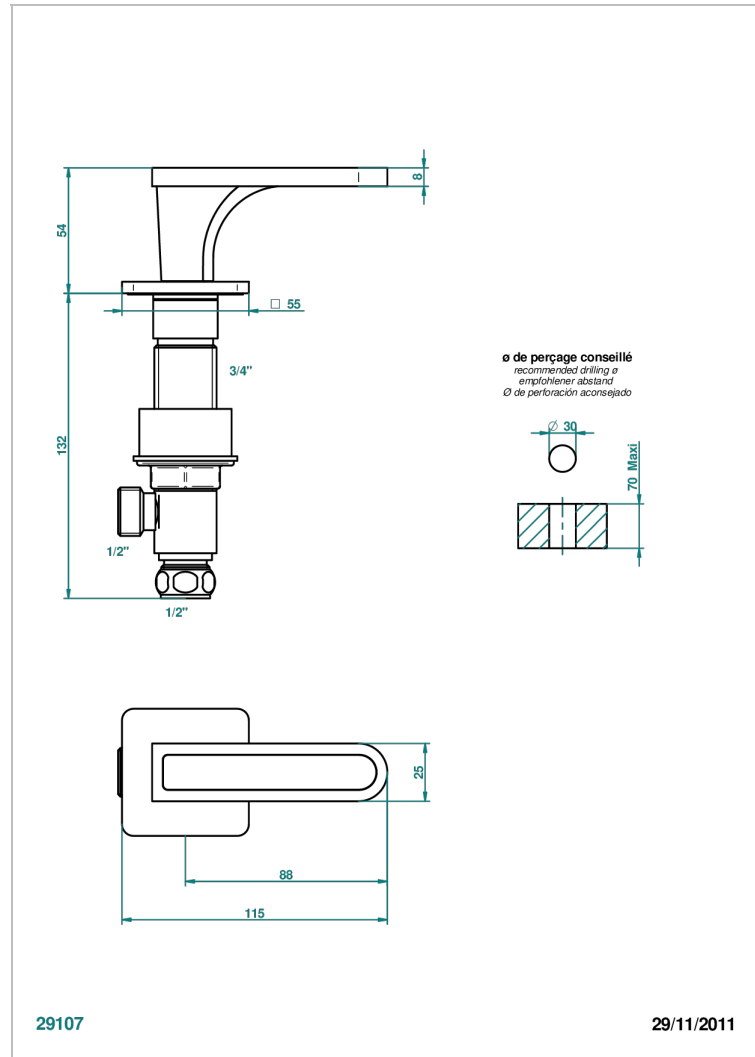

# PROFIL BLACK ONYX WITH LEVER

A6P-35/C

Rim mounted 1/2" valve, cold

## CHARACTERISTIC

- Profil Black Onyx with lever
- Rim mounted 1/2" valve, cold