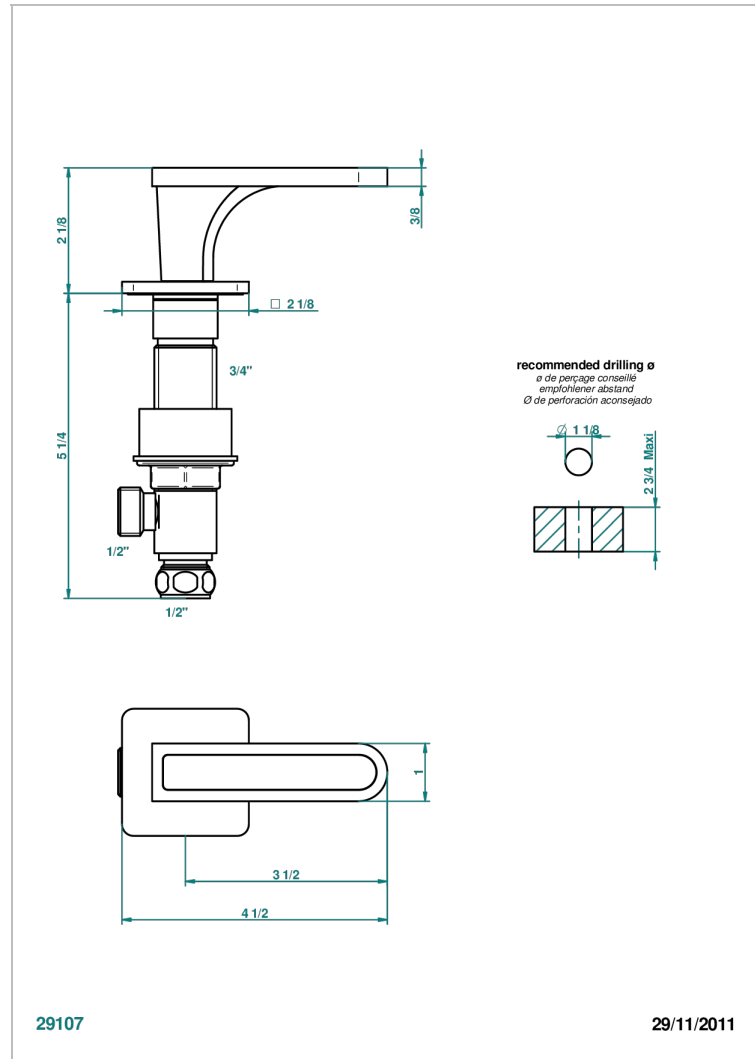

# PROFIL BLACK ONYX WITH LEVER

A6P-35/C

Rim mounted 1/2" valve, cold

## CHARACTERISTIC

- Profil Black Onyx with lever
- Rim mounted 1/2" valve, cold