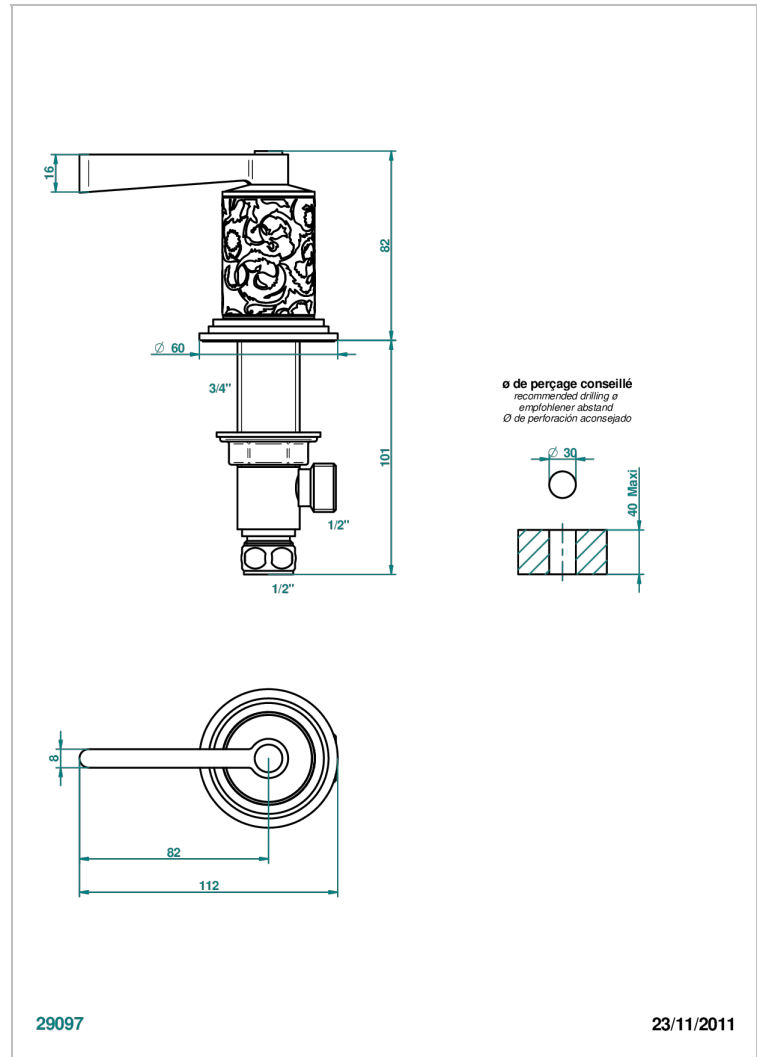

FRIVOLE WITH LEVER

G2S-35/H

Rim mounted 1/2" valve, hot

CHARACTERISTIC

- Frivole with lever
- Rim mounted 1/2" valve, hot

AVAILABLE FINITIONS

Antique nickel - H28
Black ceram - D30
Blush PVD - H62
Brass color PVD - H49
Brown bronze color PVD - F33
Gold color PVD - H52