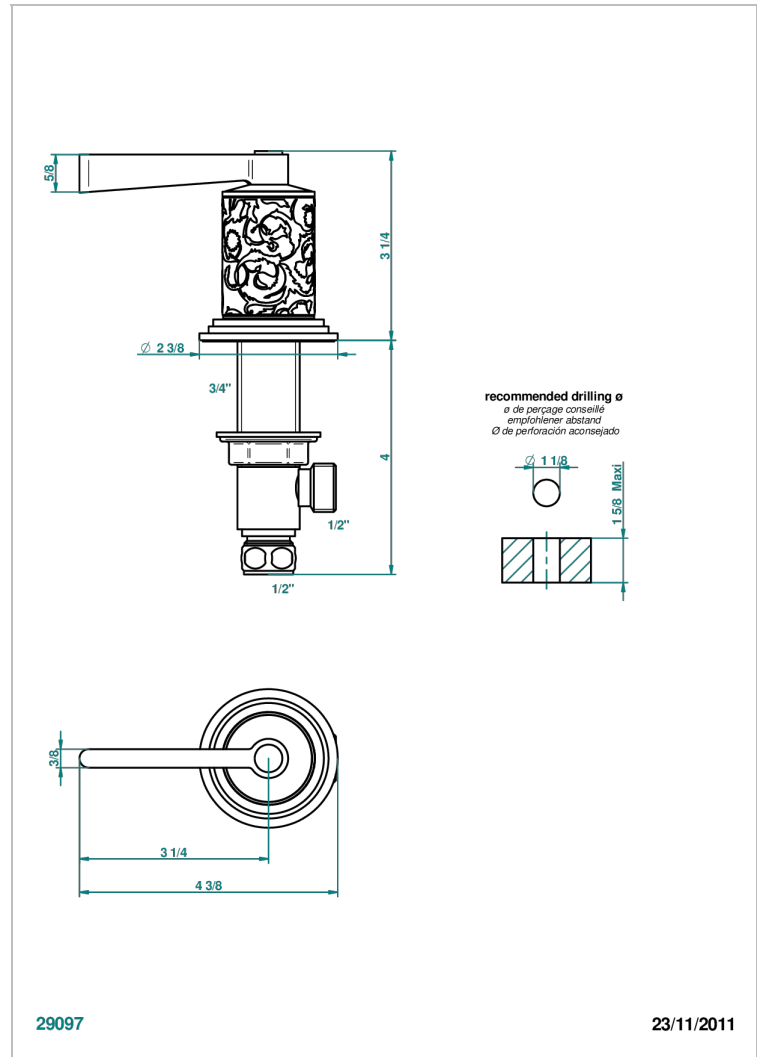

# FRIVOLE WITH LEVER

G2S-35/H

Rim mounted 1/2" valve, hot

## CHARACTERISTIC

- Frivole with lever
- Rim mounted 1/2" valve, hot