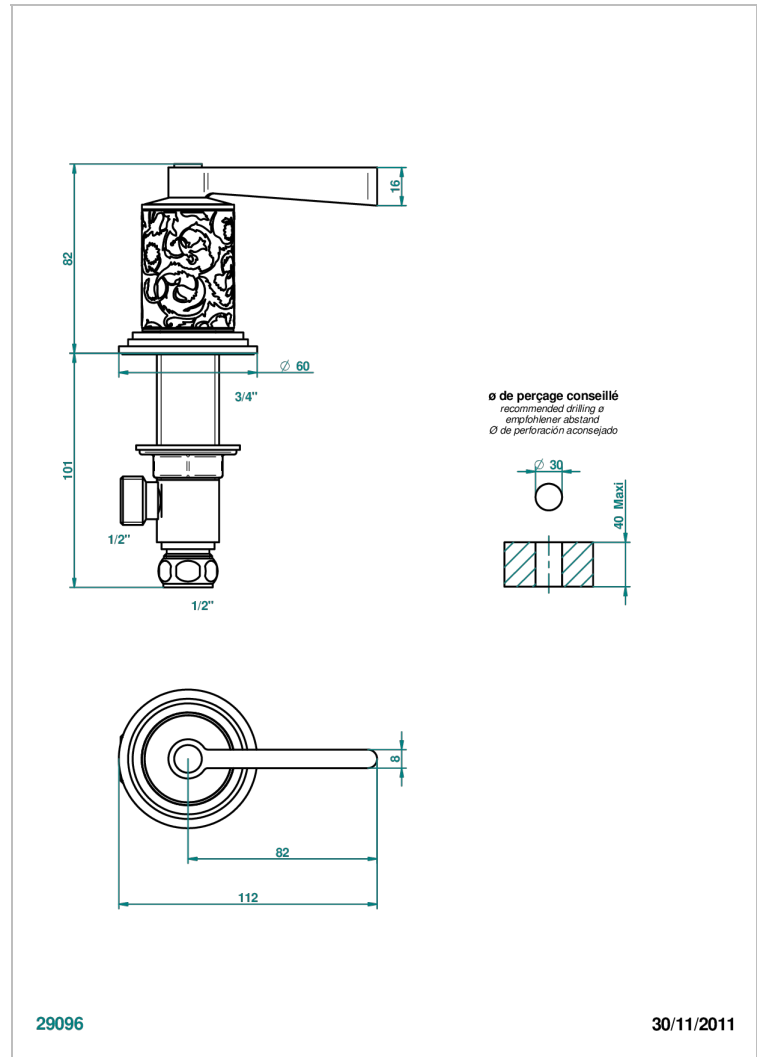

FRIVOLE WITH LEVER

G2S-35/C

Rim mounted 1/2" valve, cold

CHARACTERISTIC

- Frivole with lever
- Rim mounted 1/2" valve, cold

AVAILABLE FINITIONS

Antique nickel - H28
Black ceram - D30
Blush PVD - H62
Brass color PVD - H49
Brown bronze color PVD - F33
Gold color PVD - H52