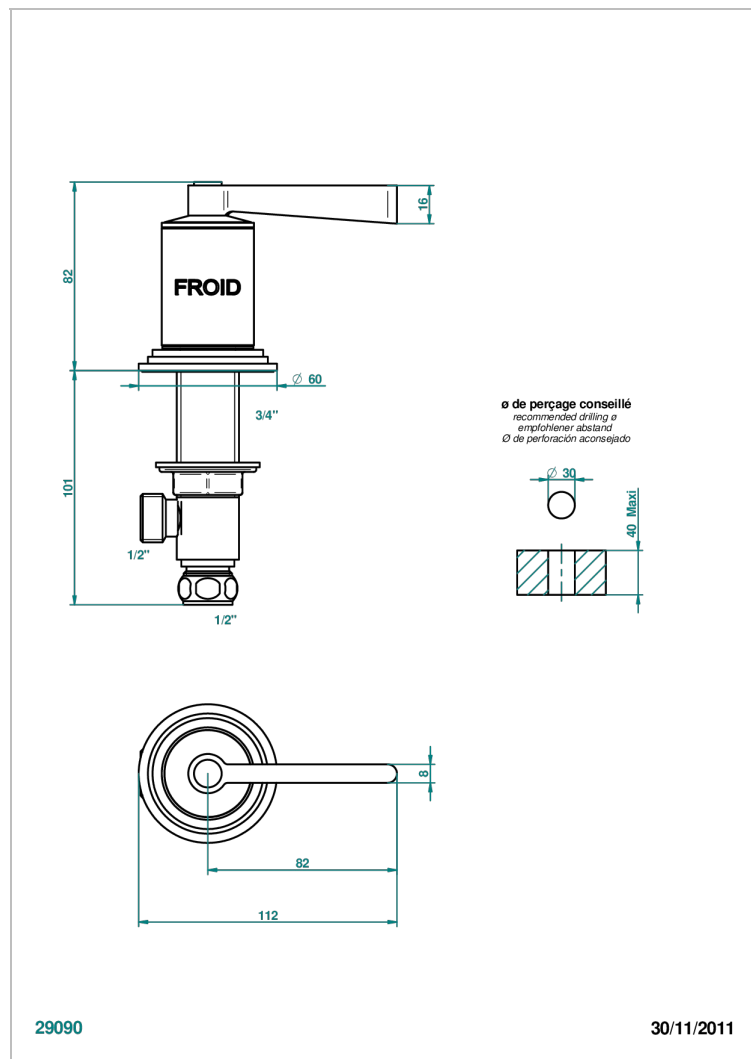

FAUBOURG BLACK PORCELAIN WITH LEVER

G2M-35/C

Rim mounted 1/2" valve, cold

CHARACTERISTIC

- Faubourg Black Porcelain with lever
- Rim mounted 1/2" valve, cold

AVAILABLE FINITIONS

Antique nickel - H28
Black ceram - D30
Blush PVD - H62
Brass color PVD - H49
Brown bronze color PVD - F33
Gold color PVD - H52