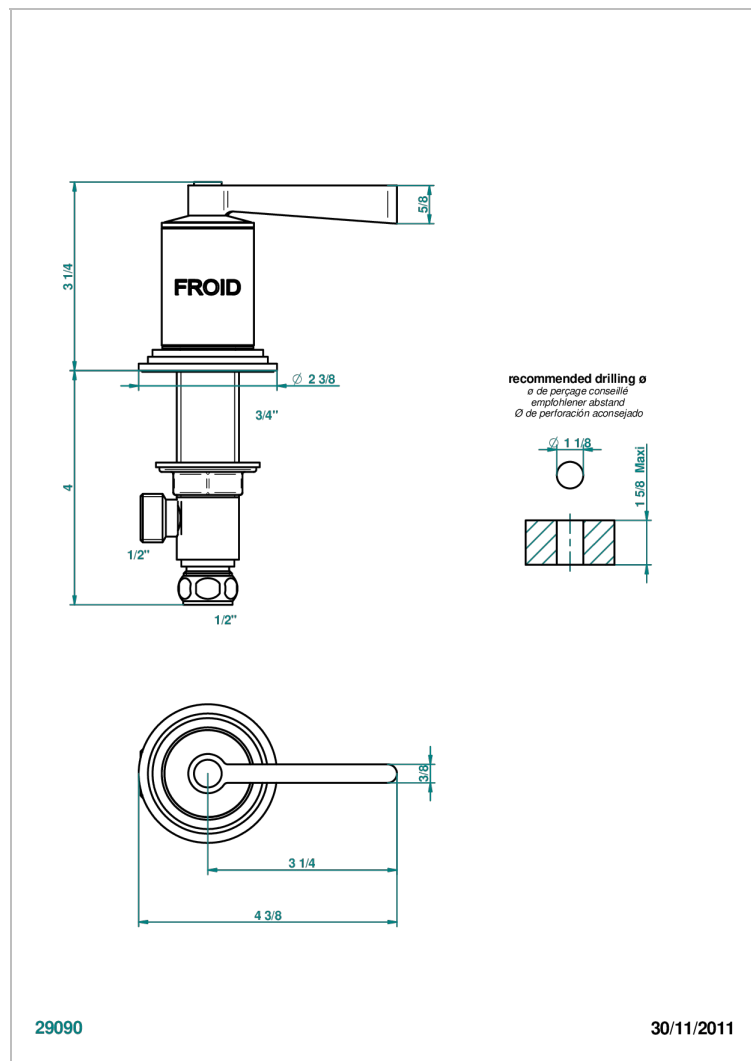

FAUBOURG BLACK PORCELAIN WITH LEVER

G2M-35/C

Rim mounted 1/2" valve, cold

CHARACTERISTIC

- Faubourg Black Porcelain with lever
- Rim mounted 1/2" valve, cold

AVAILABLE FINITIONS

Antique nickel - H28
Black ceram - D30
Blush PVD - H62
Brass color PVD - H49
Brown bronze color PVD - F33
Gold color PVD - H52