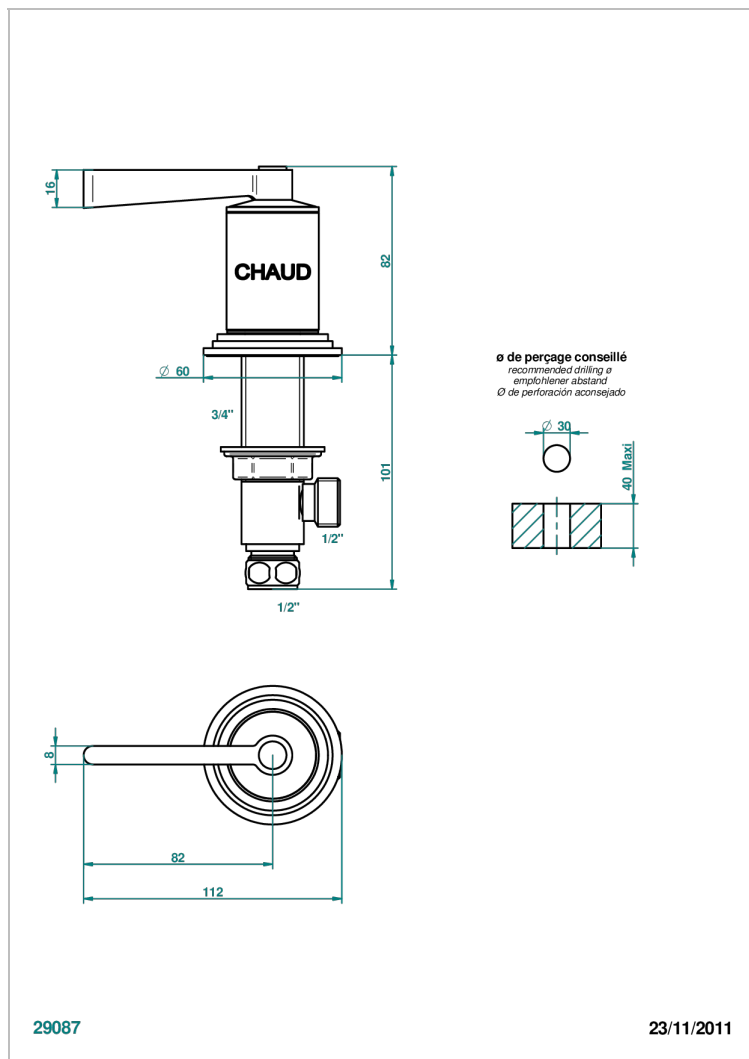

FAUBOURG WHITE PORCELAIN WITH LEVER

G2J-35/H

Rim mounted 1/2" valve, hot

CHARACTERISTIC

- Faubourg White Porcelain with lever
- Rim mounted 1/2" valve, hot

AVAILABLE FINITIONS

Antique nickel - H28
Black ceram - D30
Blush PVD - H62
Brass color PVD - H49
Brown bronze color PVD - F33
Gold color PVD - H52