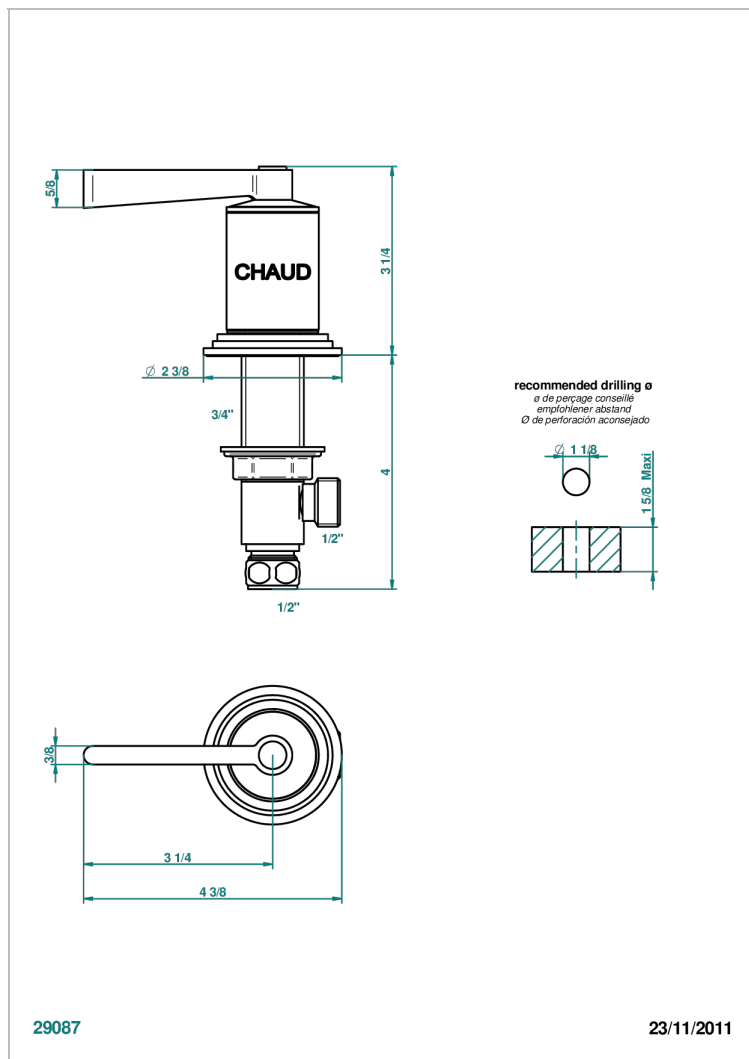

FAUBOURG WHITE PORCELAIN WITH LEVER

G2J-35/H

Rim mounted 1/2" valve, hot

CHARACTERISTIC

- Faubourg White Porcelain with lever
- Rim mounted 1/2" valve, hot

AVAILABLE FINITIONS

Antique nickel - H28
 Black ceram - D30
 Blush PVD - H62
 Brass color PVD - H49
 Brown bronze color PVD - F33
 Gold color PVD - H52