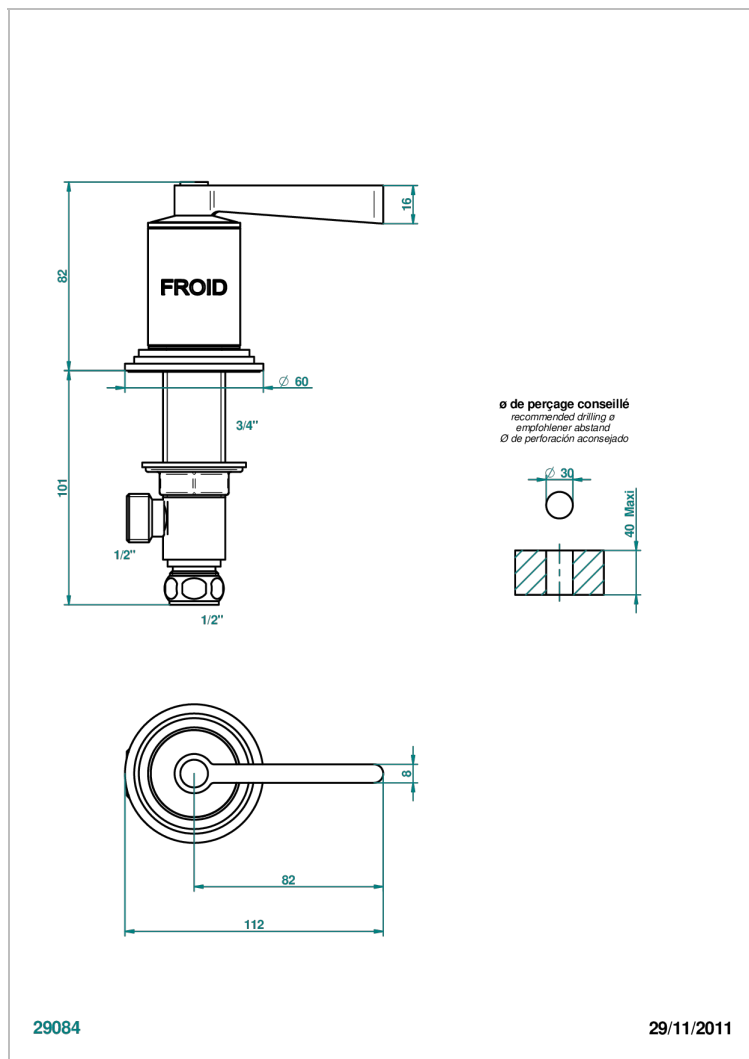

FAUBOURG WHITE PORCELAIN WITH LEVER

G2J-35/C

Rim mounted 1/2" valve, cold

CHARACTERISTIC

- Faubourg White Porcelain with lever
- Rim mounted 1/2" valve, cold

AVAILABLE FINITIONS

Antique nickel - H28
Black ceram - D30
Blush PVD - H62
Brass color PVD - H49
Brown bronze color PVD - F33
Gold color PVD - H52

Graphite PVD - H64
Matt Umber PVD - H67
Matt blush PVD - H60
Matt brass color PVD - H50
Matt brown bronze color PVD - F34
Matt chrome - C02

Matt gold - F07
Matt gold color PVD - H53
Matt graphite PVD - H65
Matt nickel (color finish) - C01
Matt nickel color PVD - H56
Natural smoked Brass - A13

Nickel color PVD - H55
Polished chrome (color finish) - A02
Polished chrome / Polished gold
(color finish) - G02
Polished gold (color finish) - F01
Polished nickel - B01
Soft gold - F30

Soft matt gold - F31
Umber PVD - H66