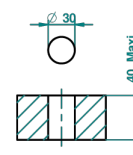

FAUBOURG WHITE PORCELAIN WITH LEVER

G2J-35/C

Rim mounted 1/2" valve, cold

CHARACTERISTIC

- Faubourg White Porcelain with lever
- Rim mounted 1/2" valve, cold

AVAILABLE FINITIONS

Antique nickel - H28
Black ceram - D30
Blush PVD - H62
Brass color PVD - H49
Brown bronze color PVD - F33
Gold color PVD - H52

Graphite PVD - H64
Matt Umber PVD - H67
Matt blush PVD - H60
Matt brass color PVD - H50
Matt brown bronze color PVD - F34
Matt chrome - C02

Matt gold - F07
Matt gold color PVD - H53
Matt graphite PVD - H65
Matt nickel (color finish) - C01
Matt nickel color PVD - H56
Natural smoked Brass - A13

Nickel color PVD - H55
Polished chrome (color finish) - A02
Polished chrome / Polished gold
(color finish) - G02
Polished gold (color finish) - F01
Polished nickel - B01
Soft gold - F30

Soft matt gold - F31
Umber PVD - H66