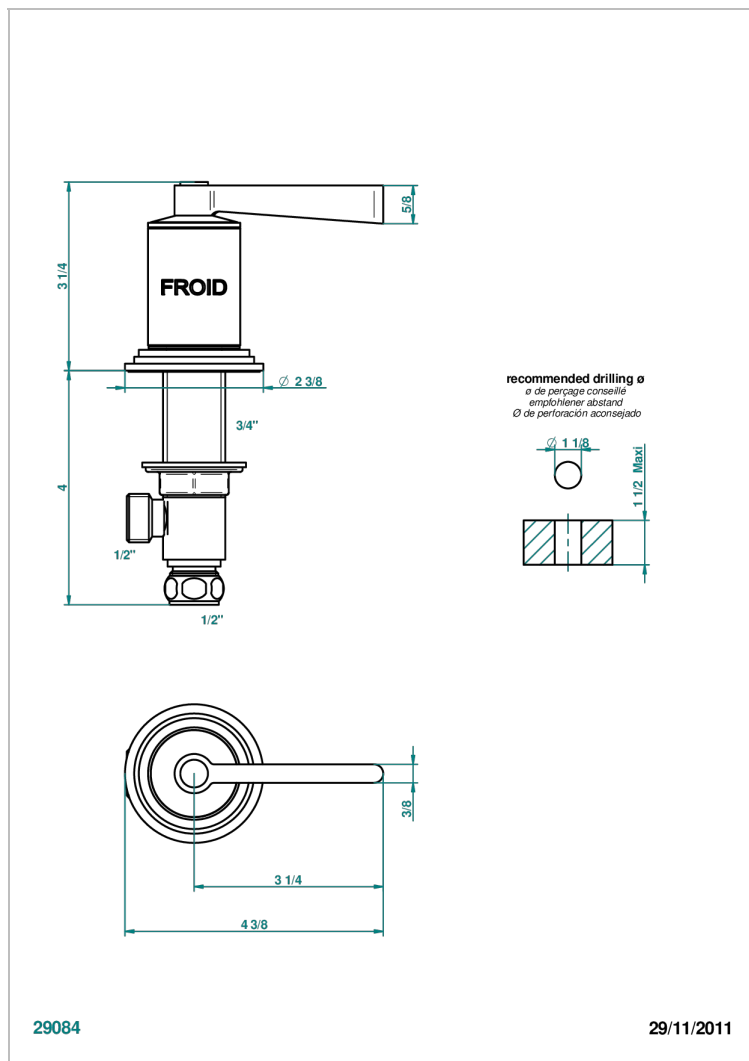

# FAUBOURG WHITE PORCELAIN WITH LEVER

G2J-35/C

Rim mounted 1/2" valve, cold

## CHARACTERISTIC

- Faubourg White Porcelain with lever
- Rim mounted 1/2" valve, cold