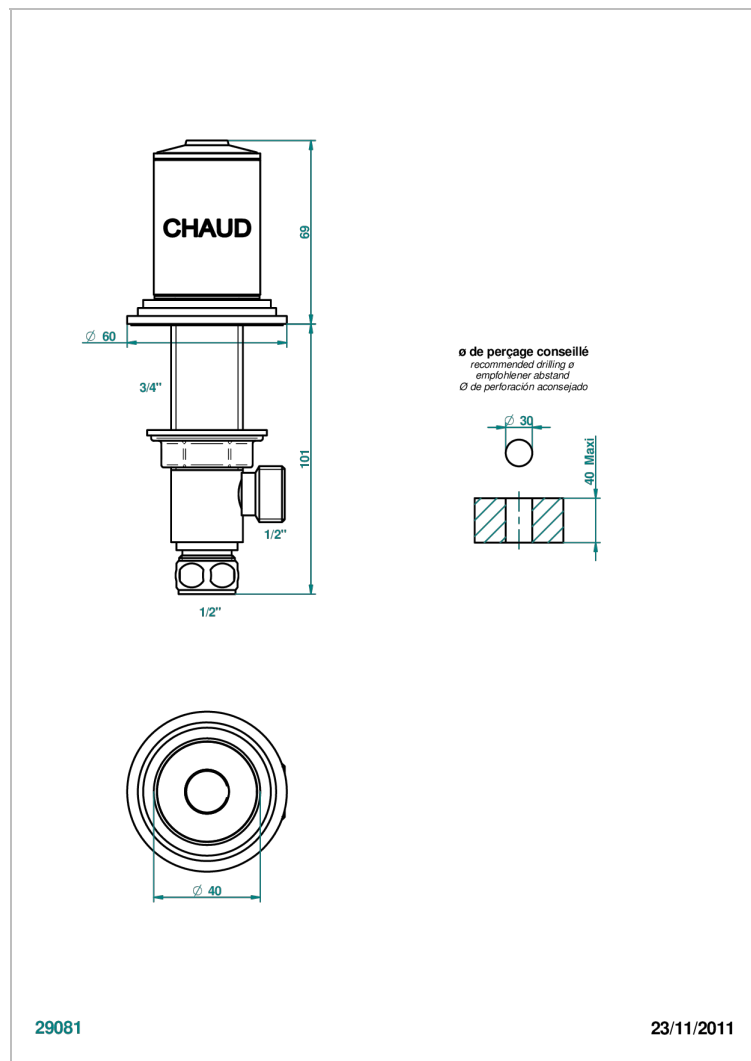

FAUBOURG BLACK PORCELAIN

G2L-35/H

Rim mounted 1/2" valve, hot

CHARACTERISTIC

- Faubourg Black Porcelain
- Rim mounted 1/2" valve, hot

AVAILABLE FINITIONS

Antique nickel - H28
Black ceram - D30
Blush PVD - H62
Brass color PVD - H49
Brown bronze color PVD - F33
Gold color PVD - H52