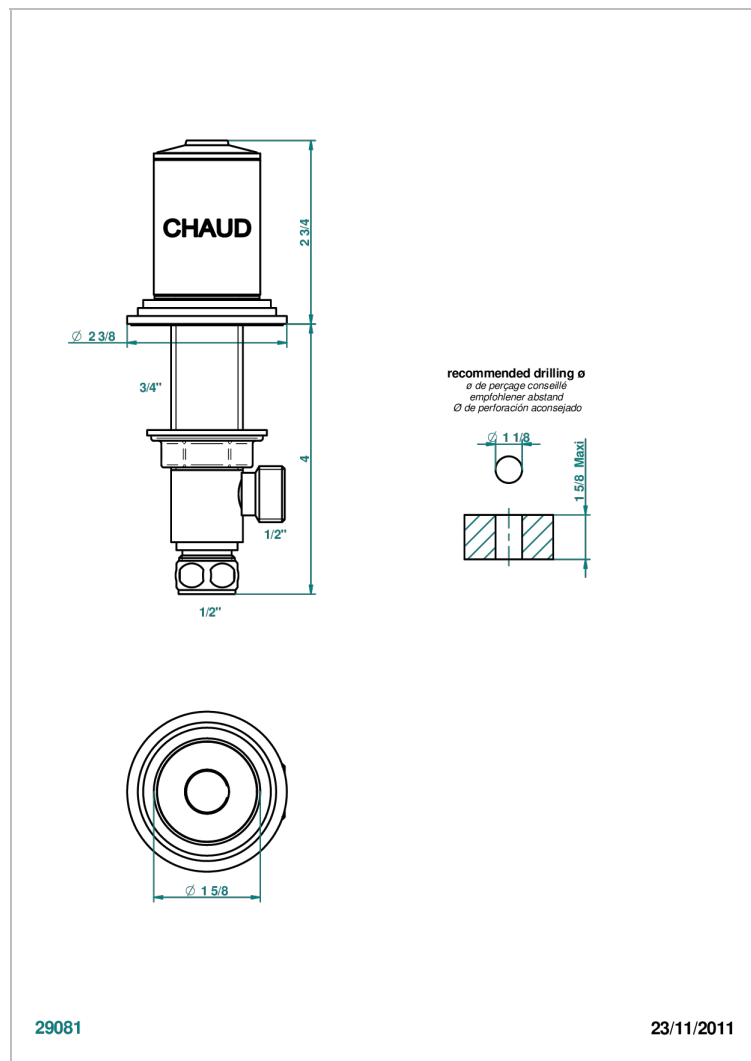

# FAUBOURG BLACK PORCELAIN

G2L-35/H

Rim mounted 1/2" valve, hot

## CHARACTERISTIC

- Faubourg Black Porcelain
- Rim mounted 1/2" valve, hot