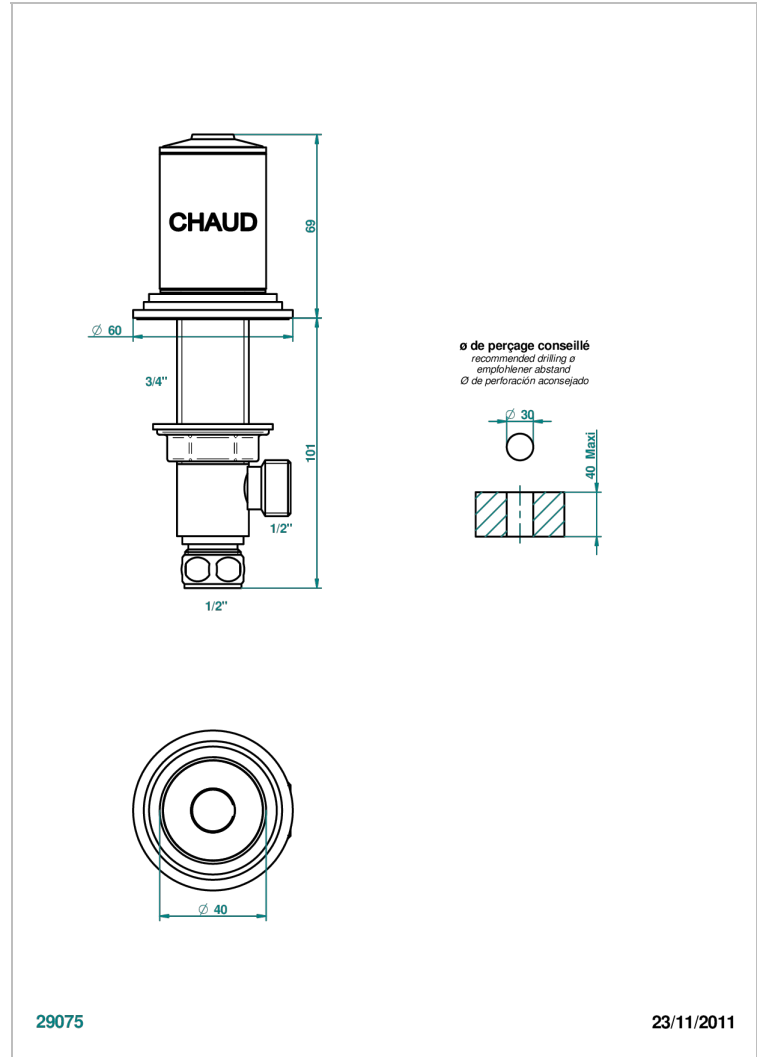

# FAUBOURG WHITE PORCELAIN

G2K-35/H

Rim mounted 1/2" valve, hot

## CHARACTERISTIC

- Faubourg White Porcelain
- Rim mounted 1/2" valve, hot