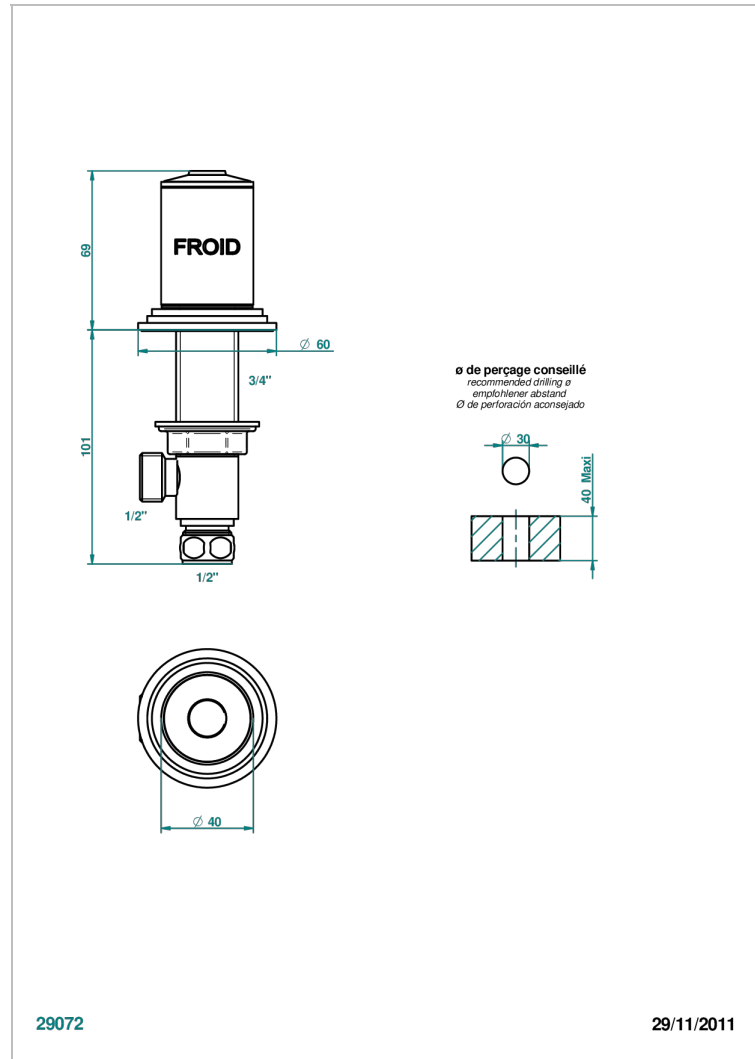

FAUBOURG WHITE PORCELAIN

G2K-35/C

Rim mounted 1/2" valve, cold

THG[®]
PARIS

CHARACTERISTIC

- Faubourg White Porcelain
- Rim mounted 1/2" valve, cold

AVAILABLE FINITIONS

Antique nickel - H28
Black ceram - D30
Blush PVD - H62
Brass color PVD - H49
Brown bronze color PVD - F33
Gold color PVD - H52