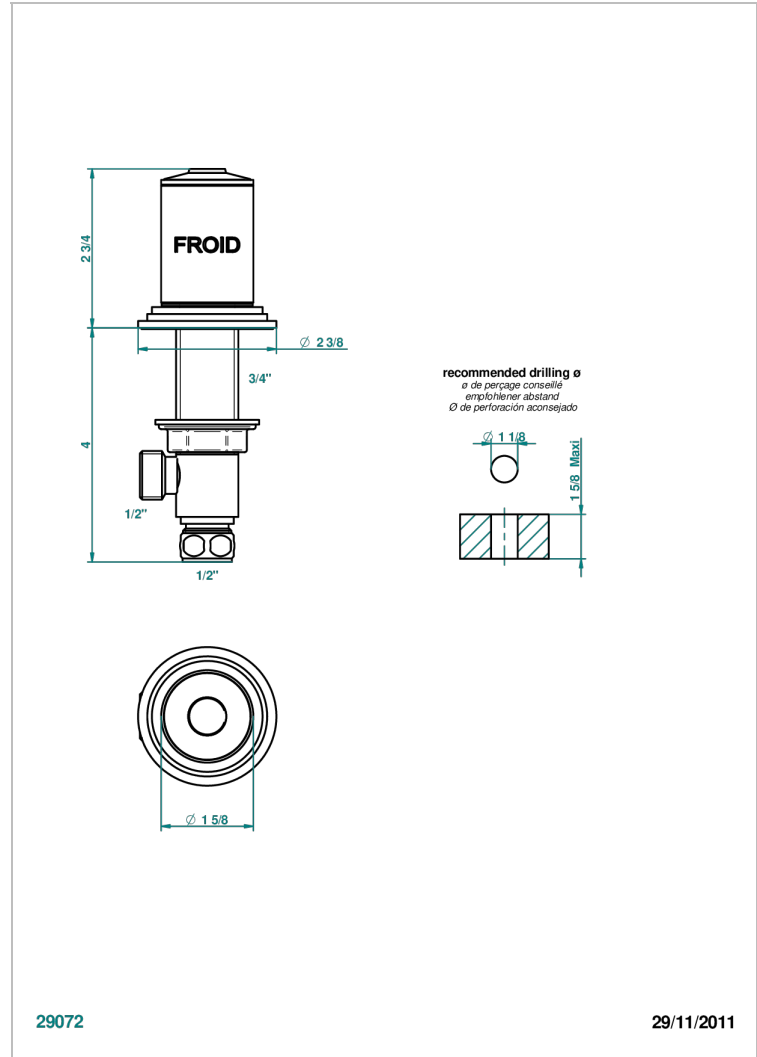

FAUBOURG WHITE PORCELAIN

G2K-35/C

Rim mounted 1/2" valve, cold

CHARACTERISTIC

- Faubourg White Porcelain
- Rim mounted 1/2" valve, cold

AVAILABLE FINITIONS

Antique nickel - H28
 Black ceram - D30
 Blush PVD - H62
 Brass color PVD - H49
 Brown bronze color PVD - F33
 Gold color PVD - H52