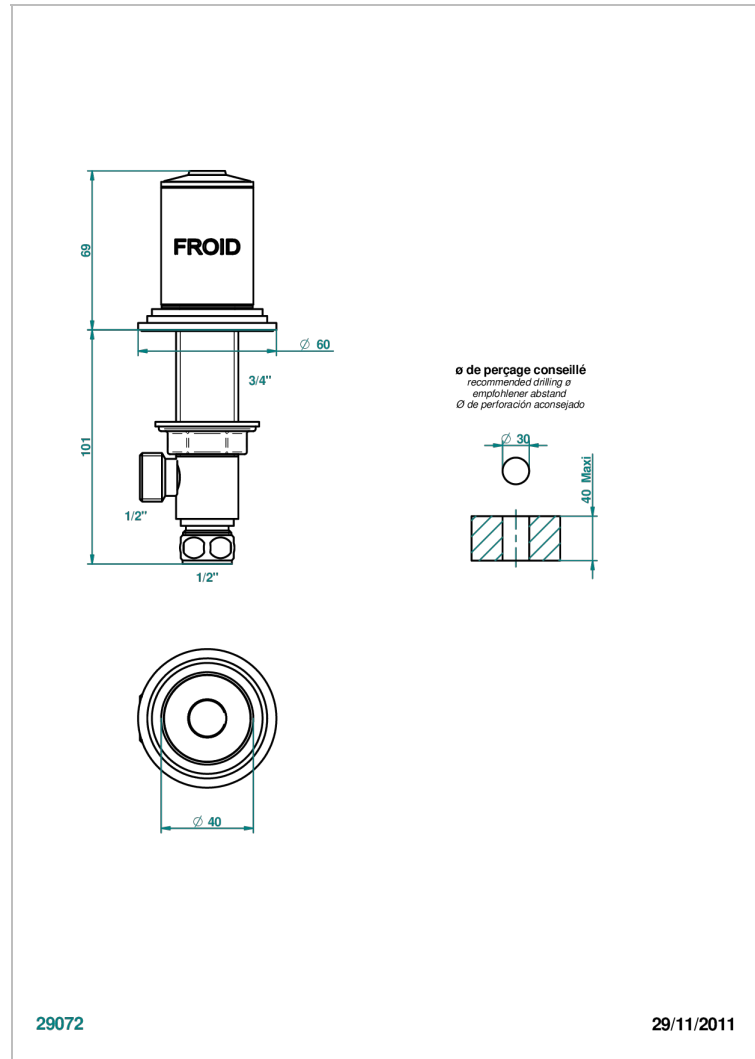

# FAUBOURG WHITE PORCELAIN

G2K-35/C

Rim mounted 1/2" valve, cold

THG<sup>®</sup>  
PARIS

## CHARACTERISTIC

- Faubourg White Porcelain
- Rim mounted 1/2" valve, cold