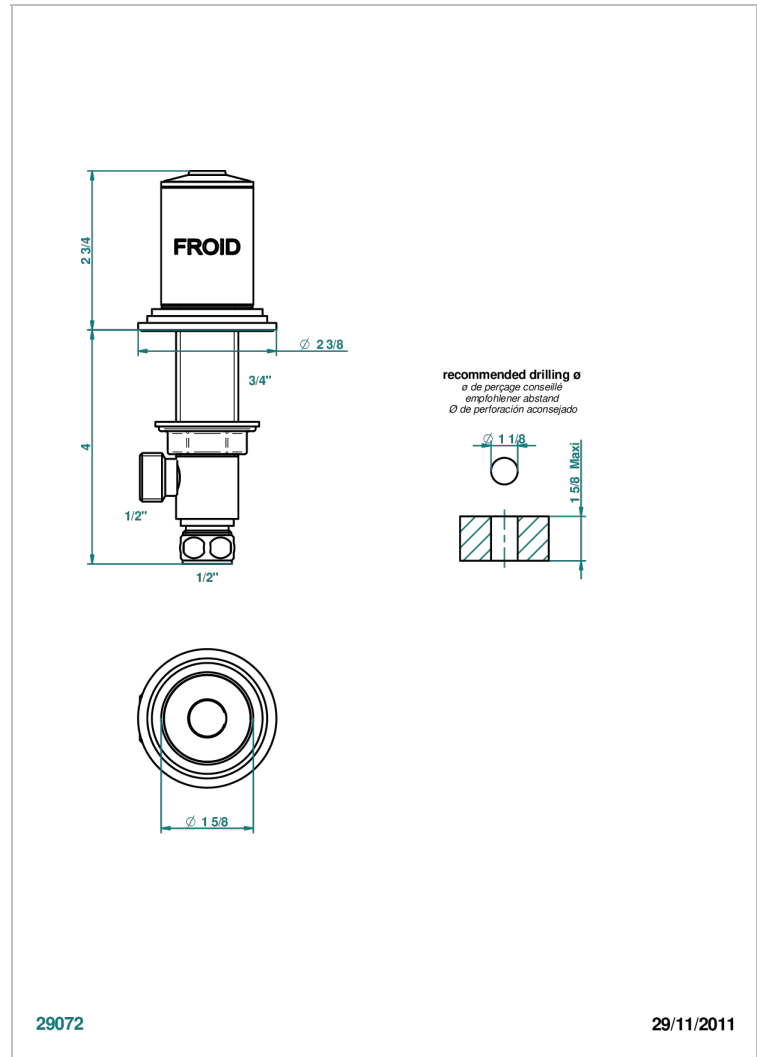

# FAUBOURG WHITE PORCELAIN

G2K-35/C

Rim mounted 1/2" valve, cold

THG<sup>®</sup>  
PARIS

## CHARACTERISTIC

- Faubourg White Porcelain
- Rim mounted 1/2" valve, cold