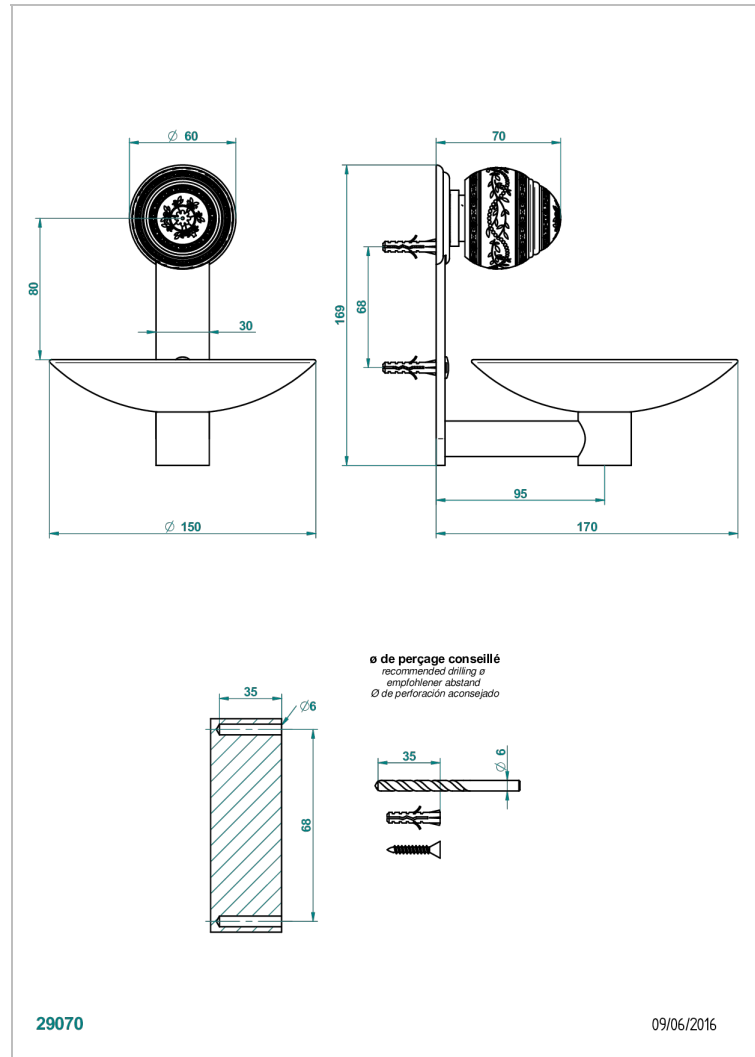

# MARQUISE PLATINUM DECOR

A7G-546GM

Soap dish, wall mounted, 6" diameter

THG<sup>®</sup>  
PARIS

## CHARACTERISTIC

- Marquise platinum decor
- Soap dish, wall mounted, 6" diameter