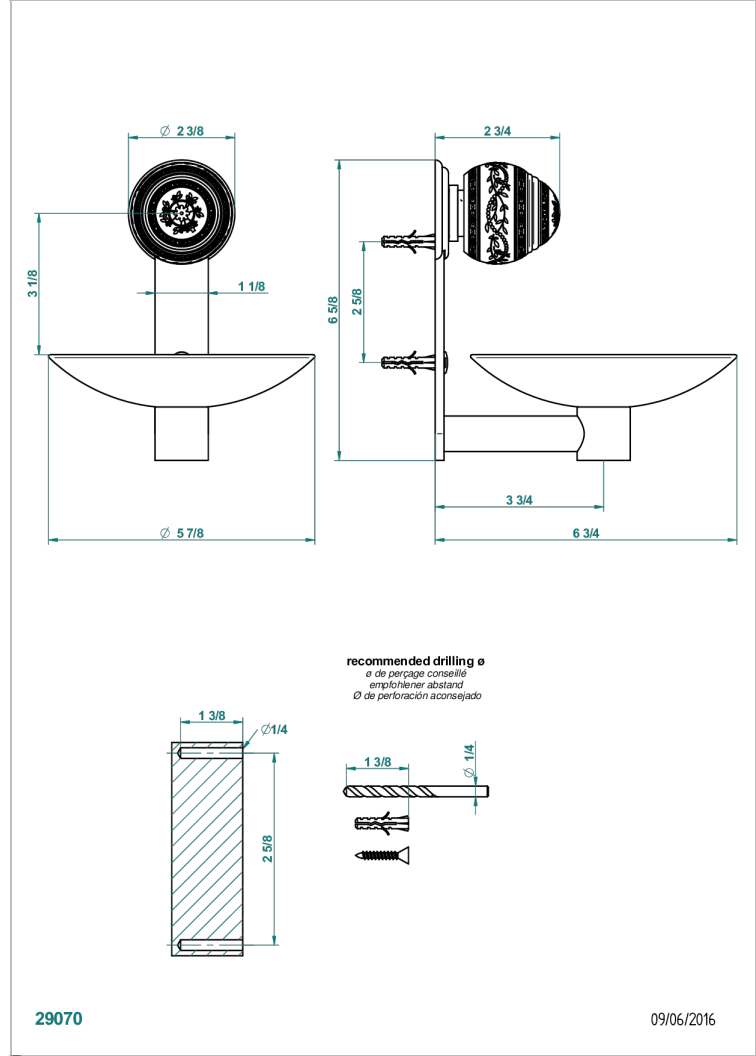

# MARQUISE PLATINUM DECOR

A7G-546GM

Soap dish, wall mounted, 6" diameter

## CHARACTERISTIC

- Marquise platinum decor
- Soap dish, wall mounted, 6" diameter