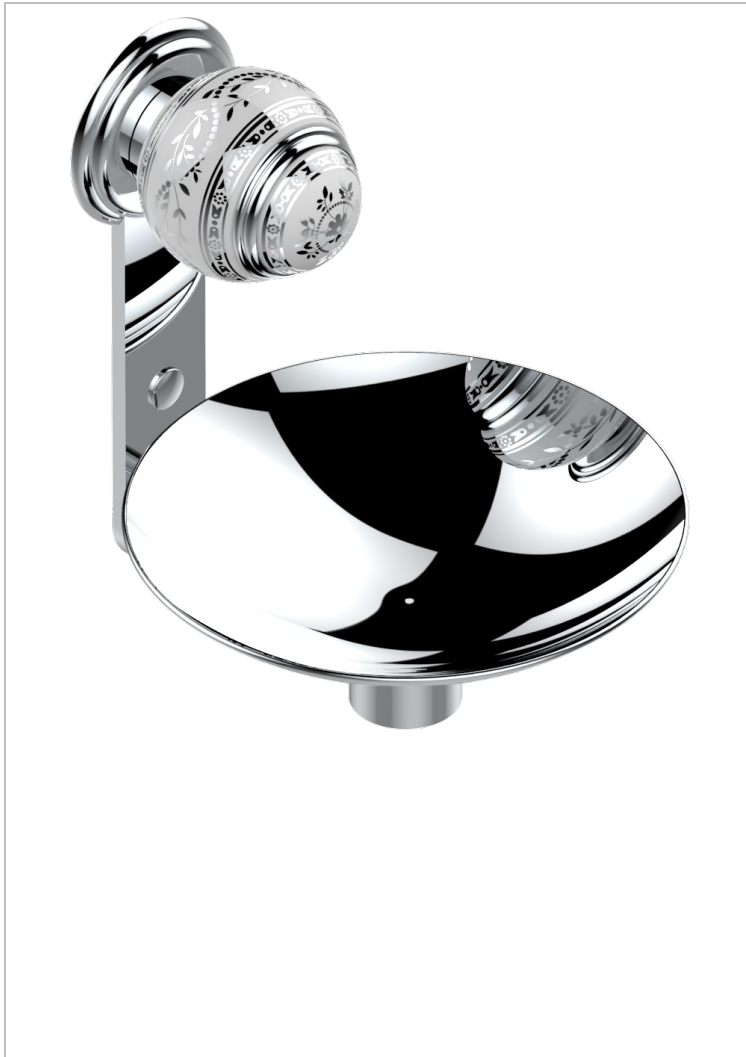

# MARQUISE PLATINUM DECOR

A7G-546GM

Wall mounted soap dish,  $\varnothing$  150 mm

THG<sup>®</sup>  
PARIS

## CHARACTERISTIC

- Marquise platinum decor
- Wall mounted soap dish,  $\varnothing$  150 mm

## AVAILABLE FINITIONS

Antique nickel - H28  
Black ceram - D30  
Blush PVD - H62  
Brass color PVD - H49  
Brown bronze color PVD - F33  
Gold color PVD - H52

Graphite PVD - H64  
Lacquered light bronze - D01  
Matt Umber PVD - H67  
Matt blush PVD - H60  
Matt brass color PVD - H50  
Matt brown bronze color PVD - F34

Matt chrome - C02  
Matt gold - F07  
Matt gold color PVD - H53  
Matt graphite PVD - H65  
Matt nickel (color finish) - C01  
Matt nickel color PVD - H56

Nickel color PVD - H55  
Polished chrome (color finish) - A02  
Polished chrome / Polished gold  
(color finish) - G02  
Polished gold (color finish) - F01  
Polished nickel - B01  
Soft gold - F30