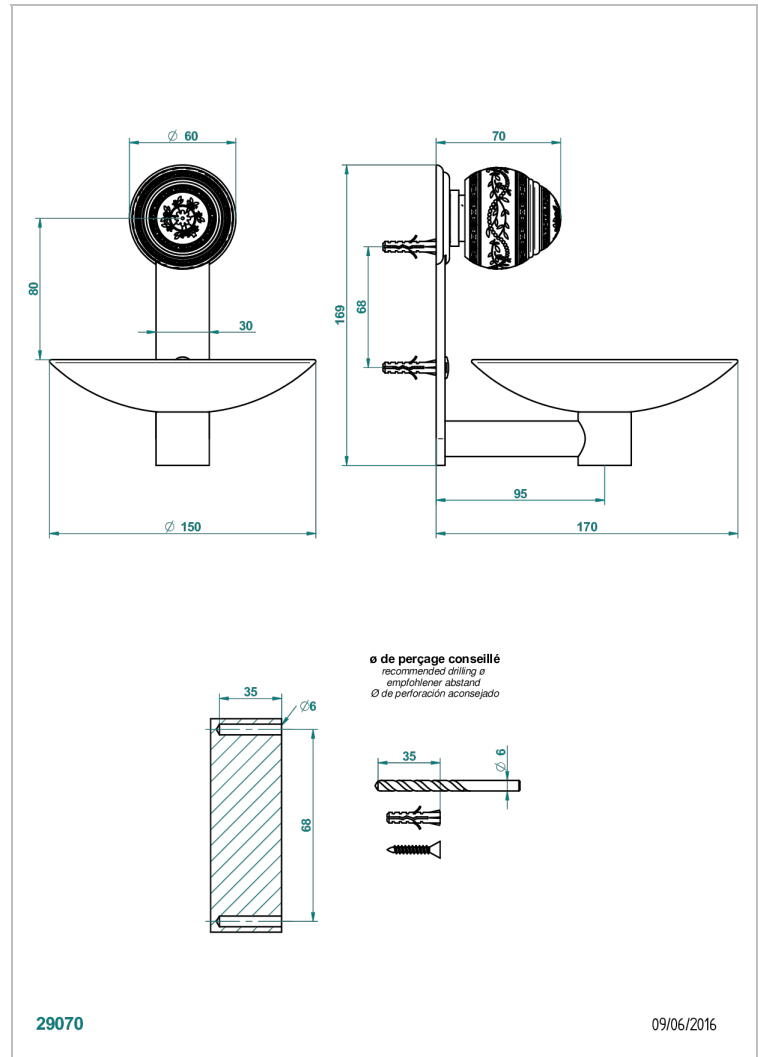

# MARQUISE PLATINUM DECOR

A7G-546GM

Wall mounted soap dish,  $\varnothing$  150 mm

THG<sup>®</sup>  
PARIS

## CHARACTERISTIC

- Marquise platinum decor
- Wall mounted soap dish,  $\varnothing$  150 mm