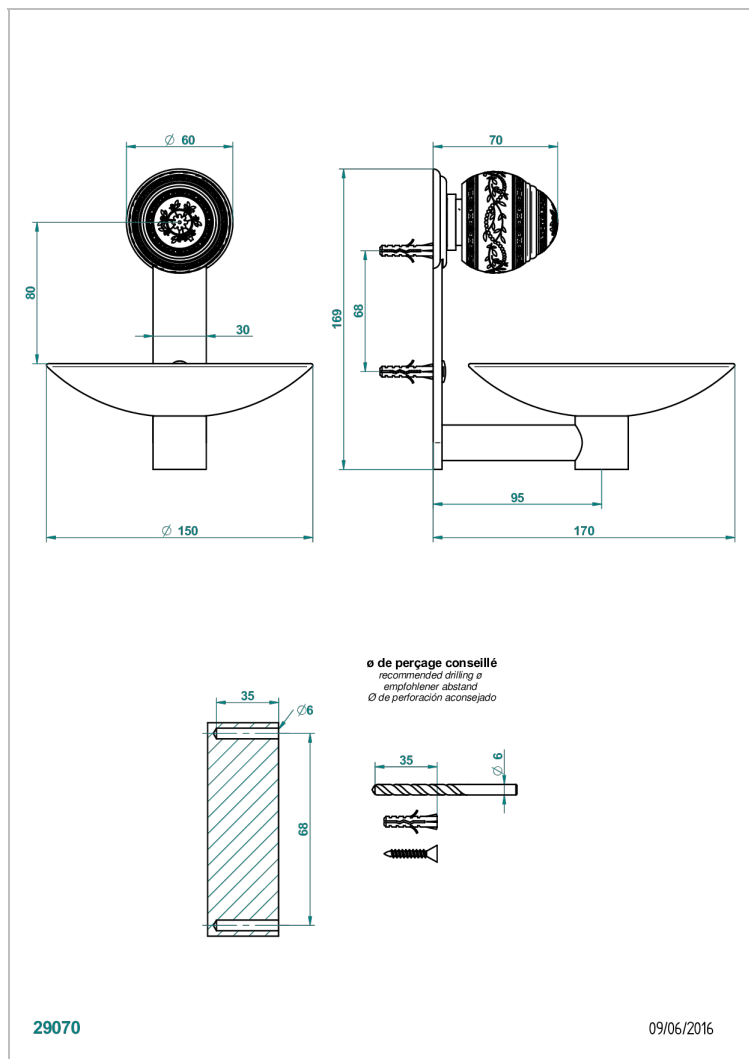

MARQUISE PLATINUM DECOR

A7G-546GM

Wall mounted soap dish, \varnothing 150 mm

THG[®]
PARIS

CHARACTERISTIC

- Marquise platinum decor
- Wall mounted soap dish, \varnothing 150 mm

AVAILABLE FINITIONS

Antique nickel - H28
Black ceram - D30
Blush PVD - H62
Brass color PVD - H49
Brown bronze color PVD - F33
Gold color PVD - H52