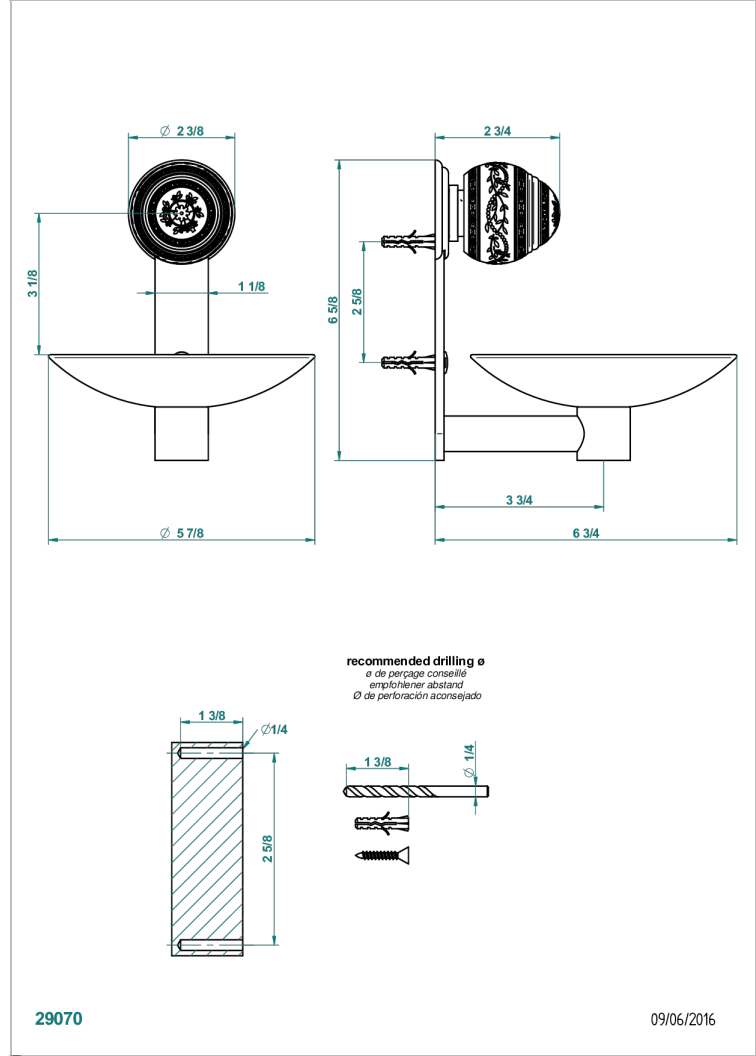

MARQUISE PLATINUM DECOR

A7G-546GM

Wall mounted soap dish, ø 150 mm

CHARACTERISTIC

- Marquise platinum decor
- Wall mounted soap dish, ø 150 mm

AVAILABLE FINITIONS

Antique nickel - H28
Black ceram - D30
Blush PVD - H62
Brass color PVD - H49
Brown bronze color PVD - F33
Gold color PVD - H52