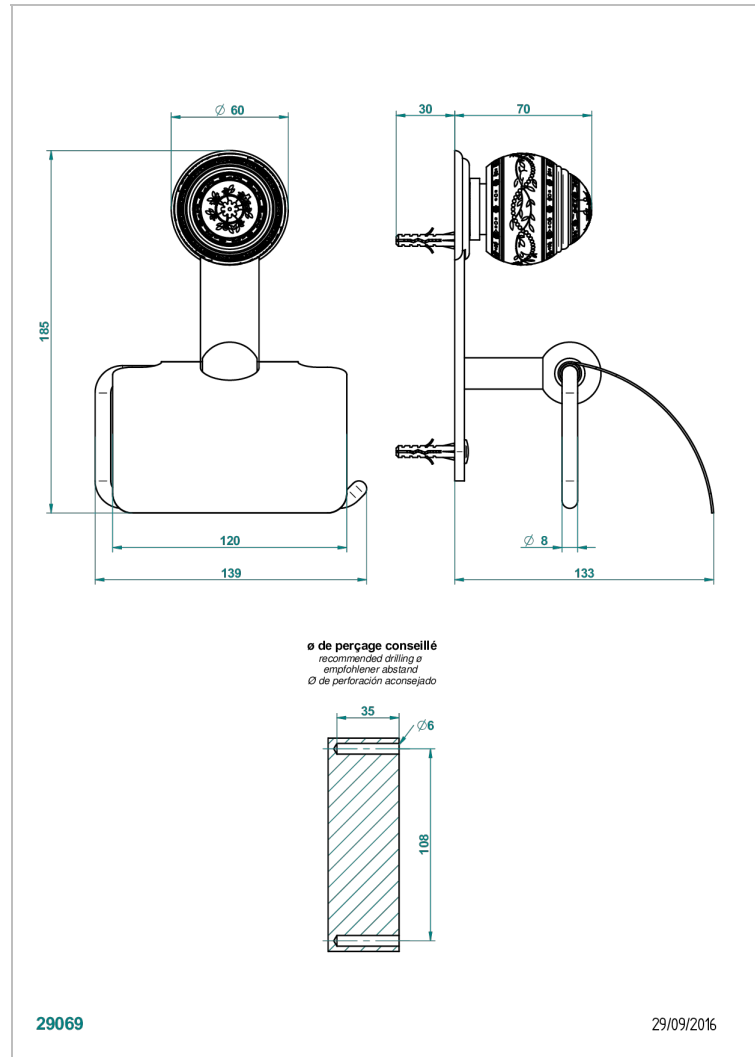

# MARQUISE PLATINUM DECOR

A7G-538AC

THG<sup>®</sup>  
PARIS

Toilet paper holder, single mount with cover

## CHARACTERISTIC

- Marquise platinum decor
- Toilet paper holder, single mount with cover