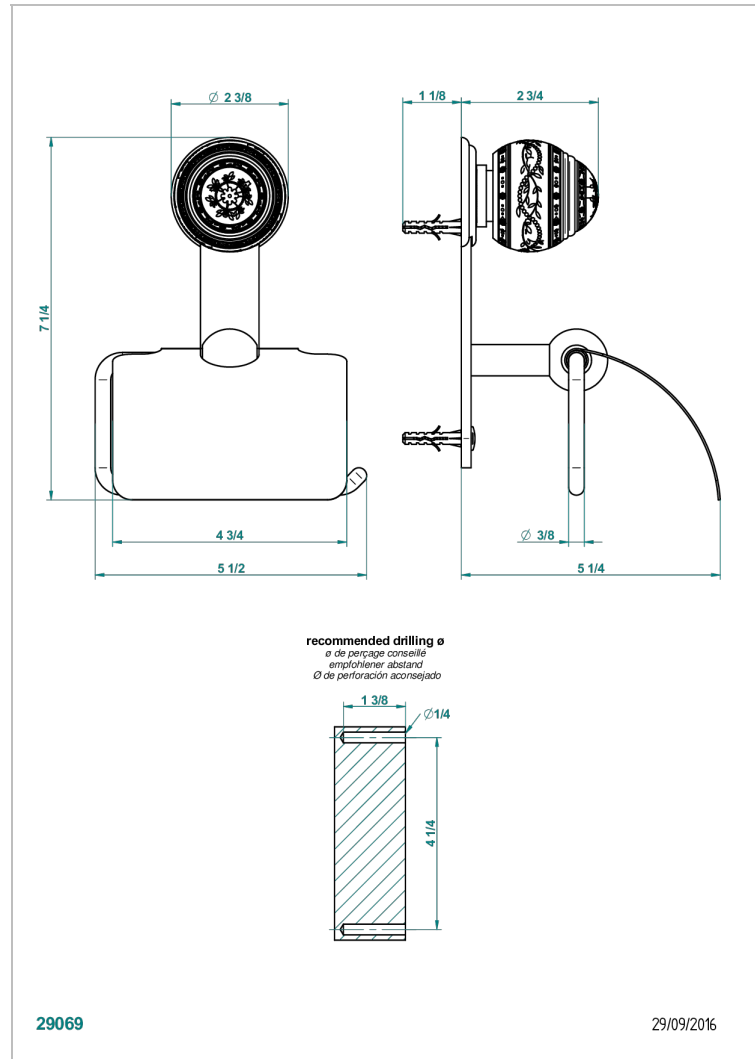

# MARQUISE PLATINUM DECOR

A7G-538AC

THG  
PARIS

Toilet paper holder, single mount with cover

## CHARACTERISTIC

- Marquise platinum decor
- Toilet paper holder, single mount with cover