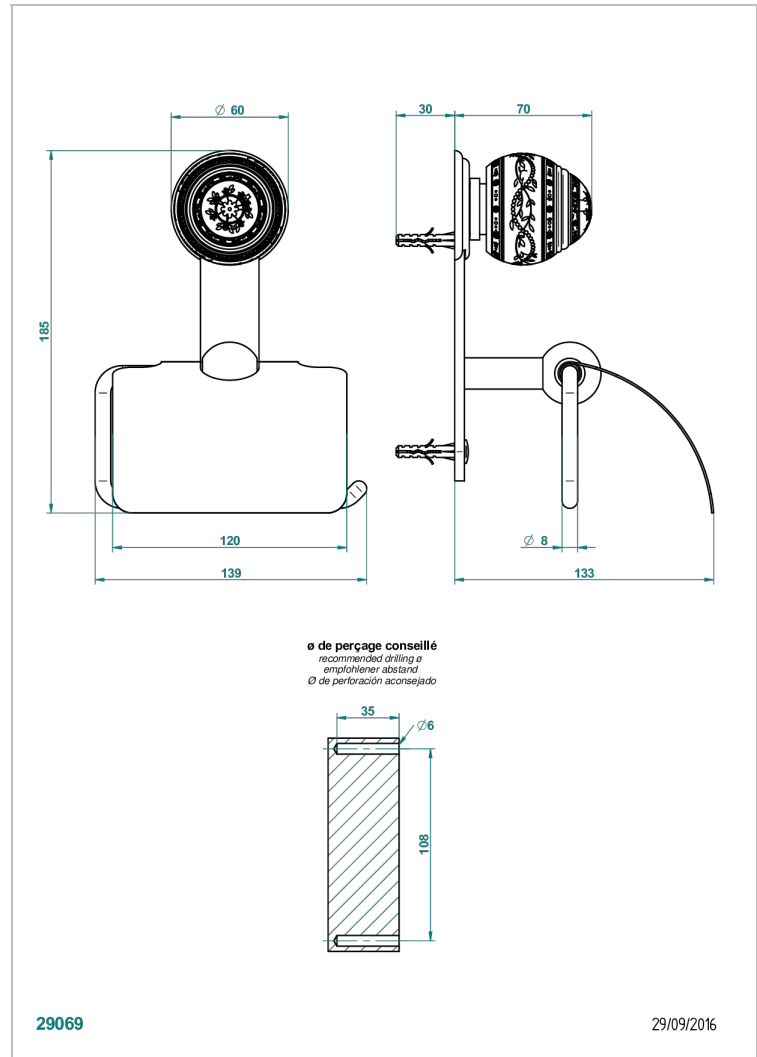

MARQUISE PLATINUM DECOR

A7G-538AC

Wall mounted WC paper holder with cover

THG[®]
PARIS

CHARACTERISTIC

- Marquise platinum decor
- Wall mounted WC paper holder with cover

AVAILABLE FINITIONS

Antique nickel - H28
Black ceram - D30
Blush PVD - H62
Brass color PVD - H49
Brown bronze color PVD - F33
Gold color PVD - H52

Nickel color PVD - H55
Polished chrome (color finish) - A02
Polished chrome / Polished gold (color finish) - G02
Polished gold (color finish) - F01
Polished nickel - B01
Soft gold - F30

Soft matt gold - F31
Umber PVD - H66
Varnished matt antique red copper (color finish) - H07