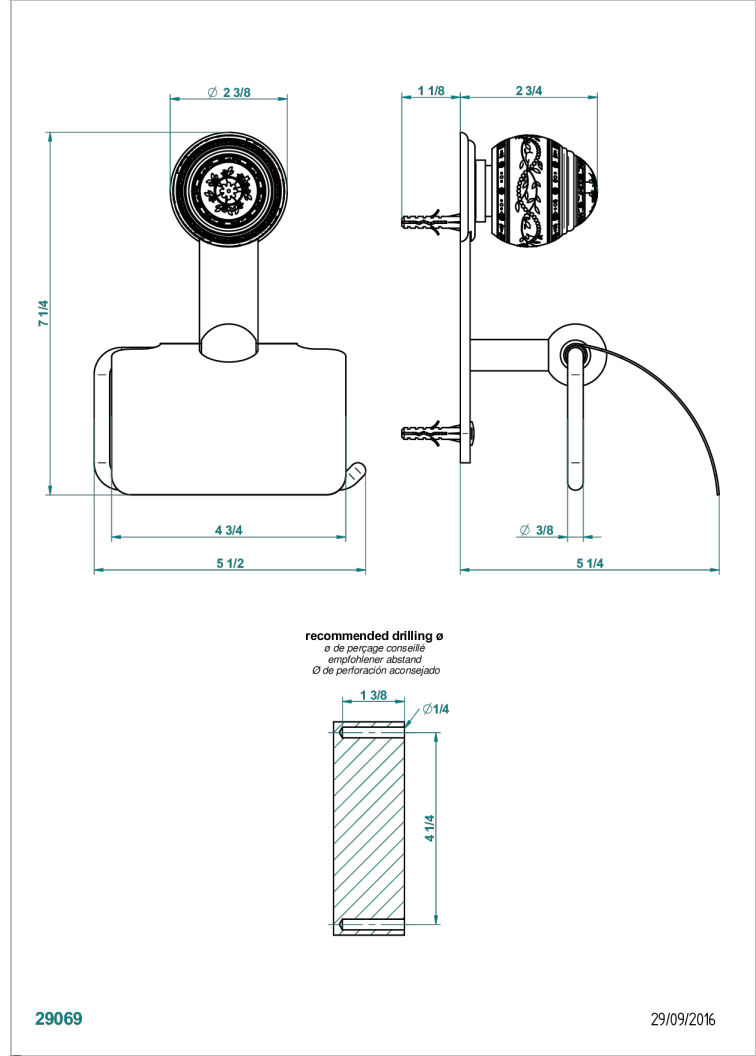

MARQUISE PLATINUM DECOR

A7G-538AC

Wall mounted WC paper holder with cover

CHARACTERISTIC

- Marquise platinum decor
- Wall mounted WC paper holder with cover

AVAILABLE FINITIONS

Antique nickel - H28
Black ceram - D30
Blush PVD - H62
Brass color PVD - H49
Brown bronze color PVD - F33
Gold color PVD - H52

Nickel color PVD - H55
Polished chrome (color finish) - A02
Polished chrome / Polished gold (color finish) - G02
Polished gold (color finish) - F01
Polished nickel - B01
Soft gold - F30

Soft matt gold - F31
Umber PVD - H66
Varnished matt antique red copper (color finish) - H07