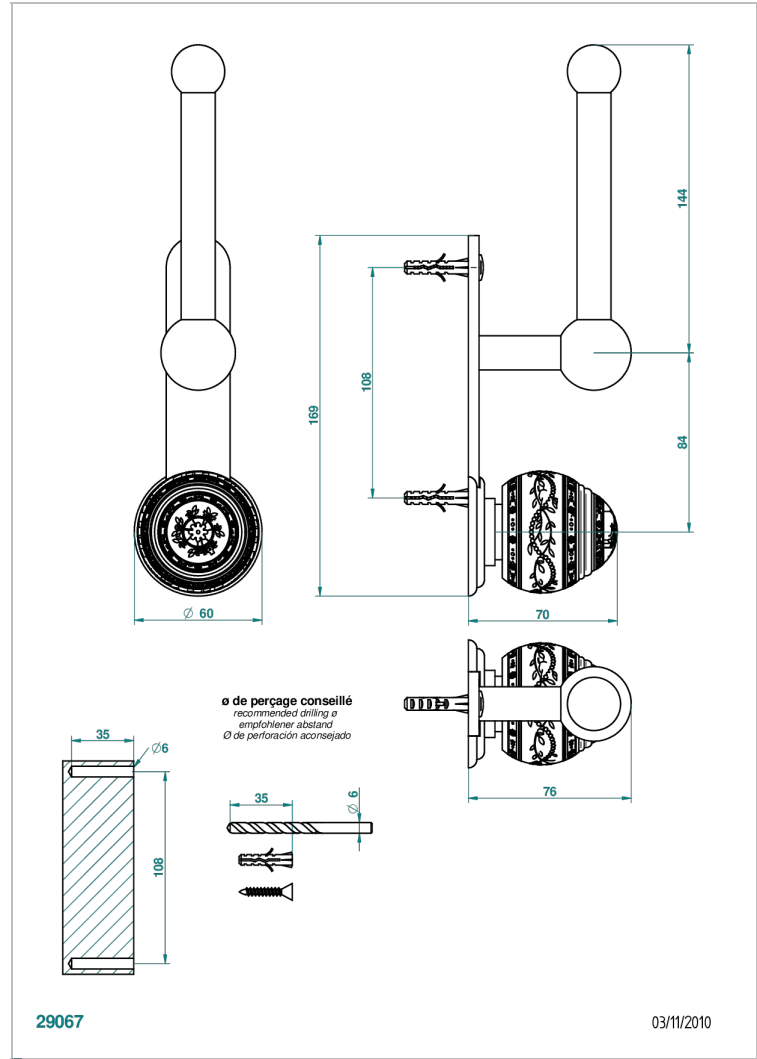

MARQUISE PLATINUM DECOR

A7G-542

Reserve toilet paper holder

THG[®]
PARIS

29067

03/11/2010

CHARACTERISTIC

- Marquise platinum decor
- Reserve toilet paper holder