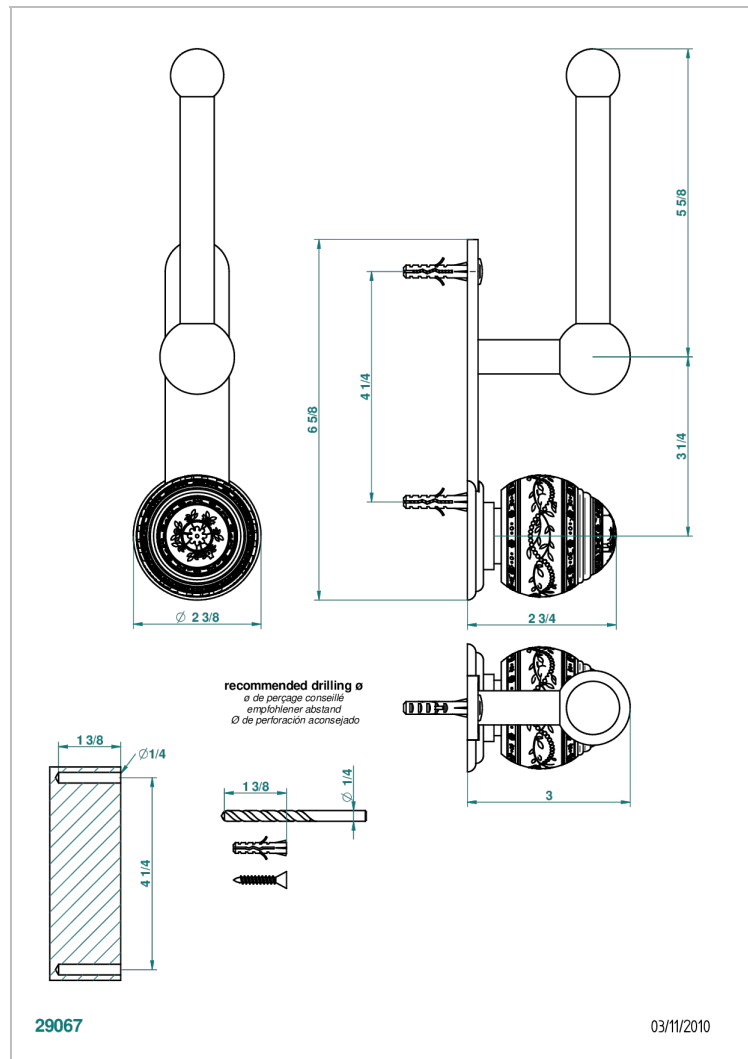

MARQUISE PLATINUM DECOR

A7G-542

Reserve toilet paper holder

CHARACTERISTIC

- Marquise platinum decor
- Reserve toilet paper holder

AVAILABLE FINITIONS

Black ceram - D30
Blush PVD - H62
Brass color PVD - H49
Brown bronze color PVD - F33
Chrome polished - A02
Chrome polished / gold polished - G02