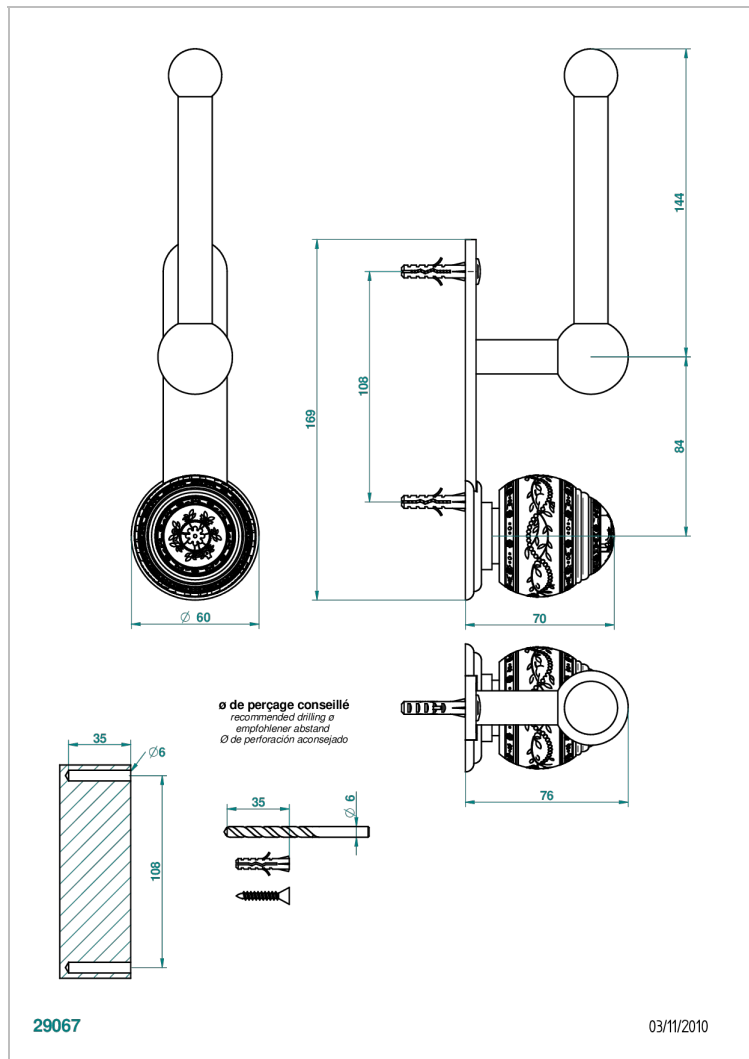

MARQUISE PLATINUM DECOR

A7G-542

Wall mounted WC reserve paper holder

THG[®]
PARIS

CHARACTERISTIC

- Marquise platinum decor
- Wall mounted WC reserve paper holder

AVAILABLE FINITIONS

Antique nickel - H28
Black ceram - D30
Blush PVD - H62
Brass color PVD - H49
Brown bronze color PVD - F33
Gold color PVD - H52

Nickel color PVD - H55
Polished chrome (color finish) - A02
Polished chrome / Polished gold (color finish) - G02
Polished gold (color finish) - F01
Polished nickel - B01
Soft gold - F30

Soft matt gold - F31
Umber PVD - H66
Varnished matt antique red copper (color finish) - H07