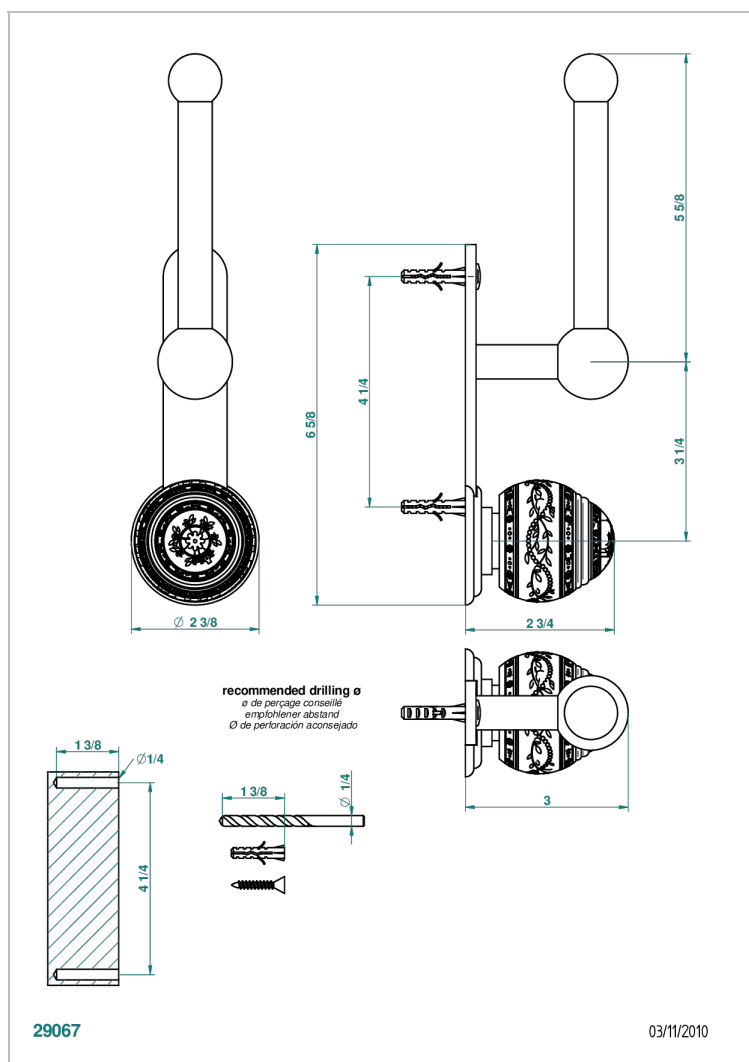

MARQUISE PLATINUM DECOR

A7G-542

Wall mounted WC reserve paper holder

CHARACTERISTIC

- Marquise platinum decor
- Wall mounted WC reserve paper holder

AVAILABLE FINITIONS

Antique nickel - H28
Black ceram - D30
Blush PVD - H62
Brass color PVD - H49
Brown bronze color PVD - F33
Gold color PVD - H52