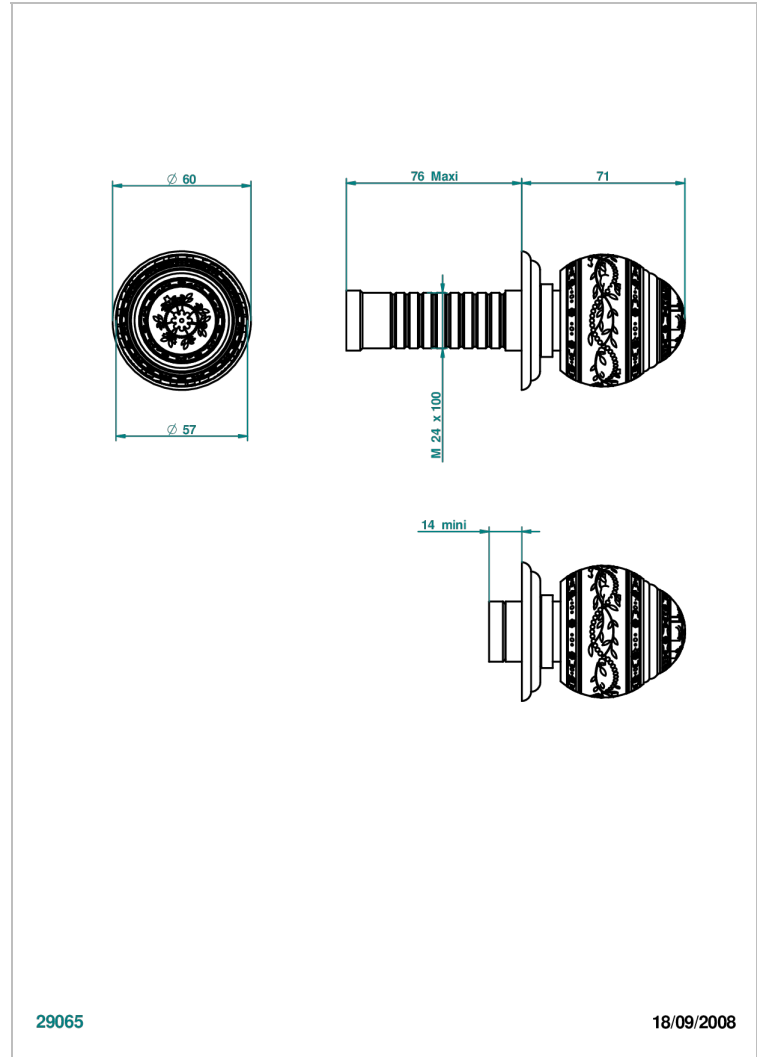

MARQUISE PLATINUM DECOR

A7G-30B

Wall volume control 30 & 32 trim

THG[®]
PARIS

29065

18/09/2008

CHARACTERISTIC

- Marquise platinum decor
- Wall volume control 30 & 32 trim

RELATED SKU'S

- Ref. G00-32CUSA 3/4" Volume control wall valve with ceramic cartridge
- Ref. G00-32HUSA 3/4" Volume control wall valve with ceramic cartridge counterclockwise
- Ref. G00-30CUSA 1/2" volume control wall valve with ceramic cartridge
- Ref. G00-30HUSA 1/2" Volume control wall valve with ceramic cartridge counterclockwise