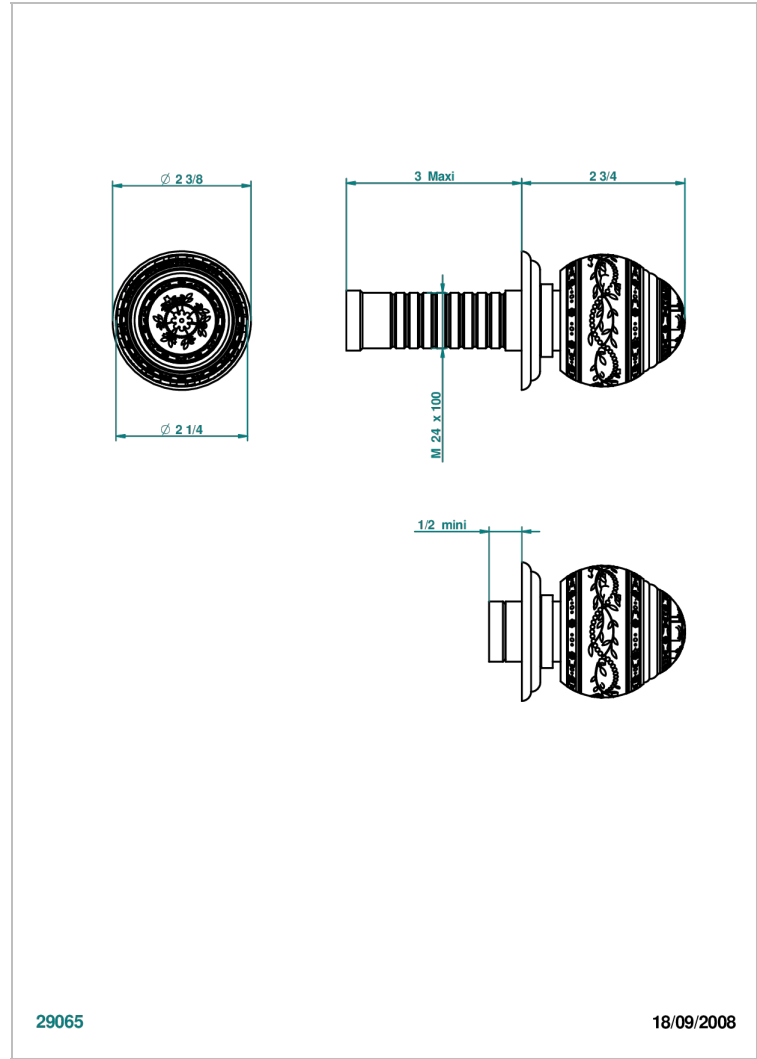

MARQUISE PLATINUM DECOR

A7G-30B

Wall volume control 30 & 32 trim

THG[®]
PARIS

29065

18/09/2008

CHARACTERISTIC

- Marquise platinum decor
- Wall volume control 30 & 32 trim

RELATED SKU'S

- Ref. G00-32CUSA 3/4" Volume control wall valve with ceramic cartridge
- Ref. G00-32HUSA 3/4" Volume control wall valve with ceramic cartridge counterclockwise
- Ref. G00-30CUSA 1/2" volume control wall valve with ceramic cartridge
- Ref. G00-30HUSA 1/2" Volume control wall valve with ceramic cartridge counterclockwise