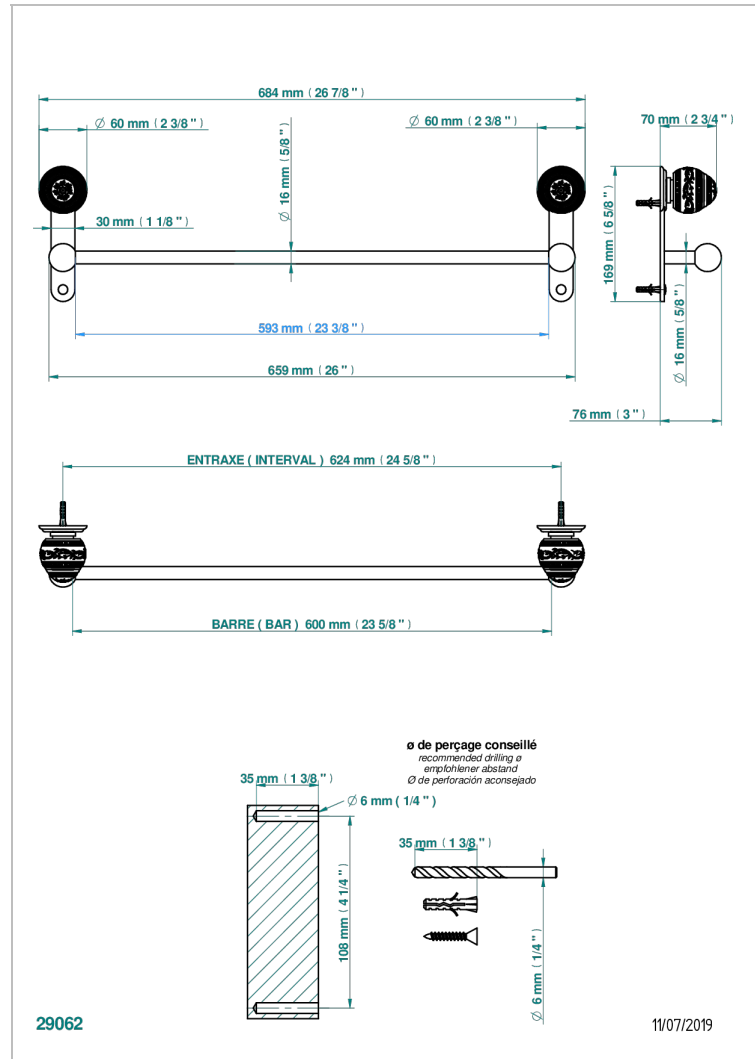

MARQUISE PLATINUM DECOR

A7G-514/60

Towel bar, 24" long

CHARACTERISTIC

- Marquise platinum decor
- Towel bar, 24" long

AVAILABLE FINITIONS

Black ceram - D30
Blush PVD - H62
Brass color PVD - H49
Brown bronze color PVD - F33
Chrome polished - A02
Chrome polished / gold polished - G02