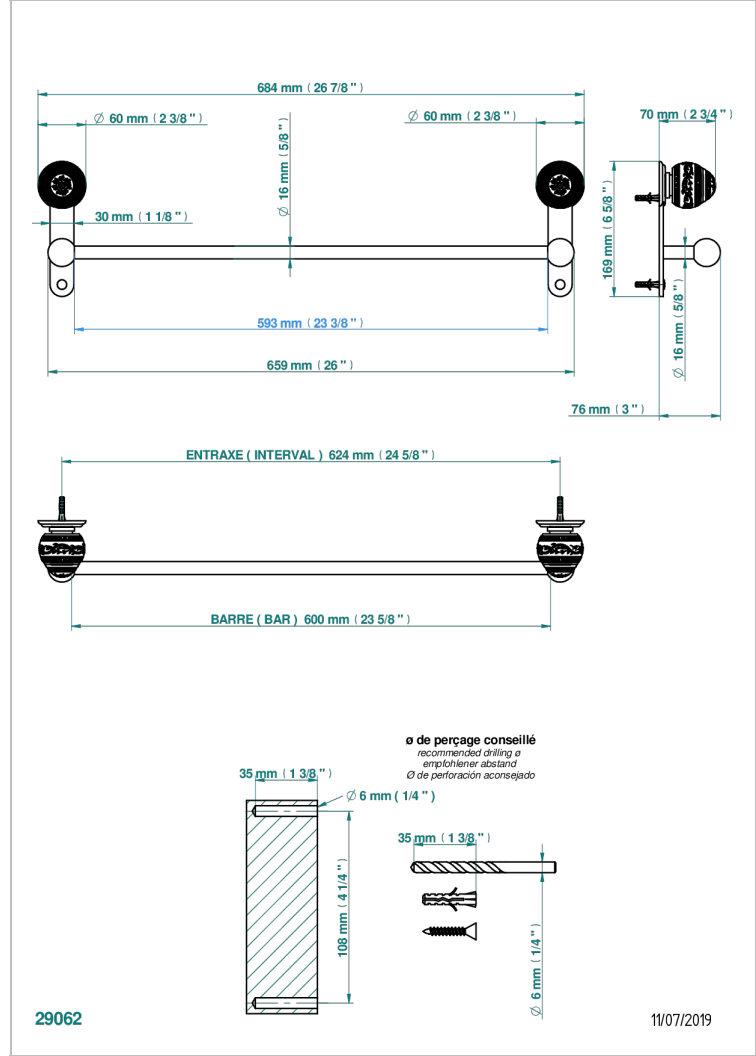

MARQUISE PLATINUM DECOR

A7G-514/60

Single towel rail, fixed rail, length: 600 mm

CHARACTERISTIC

- Marquise platinum decor
- Single towel rail, fixed rail, length: 600 mm

AVAILABLE FINITIONS

Antique nickel - H28
Black ceram - D30
Blush PVD - H62
Brass color PVD - H49
Brown bronze color PVD - F33
Gold color PVD - H52