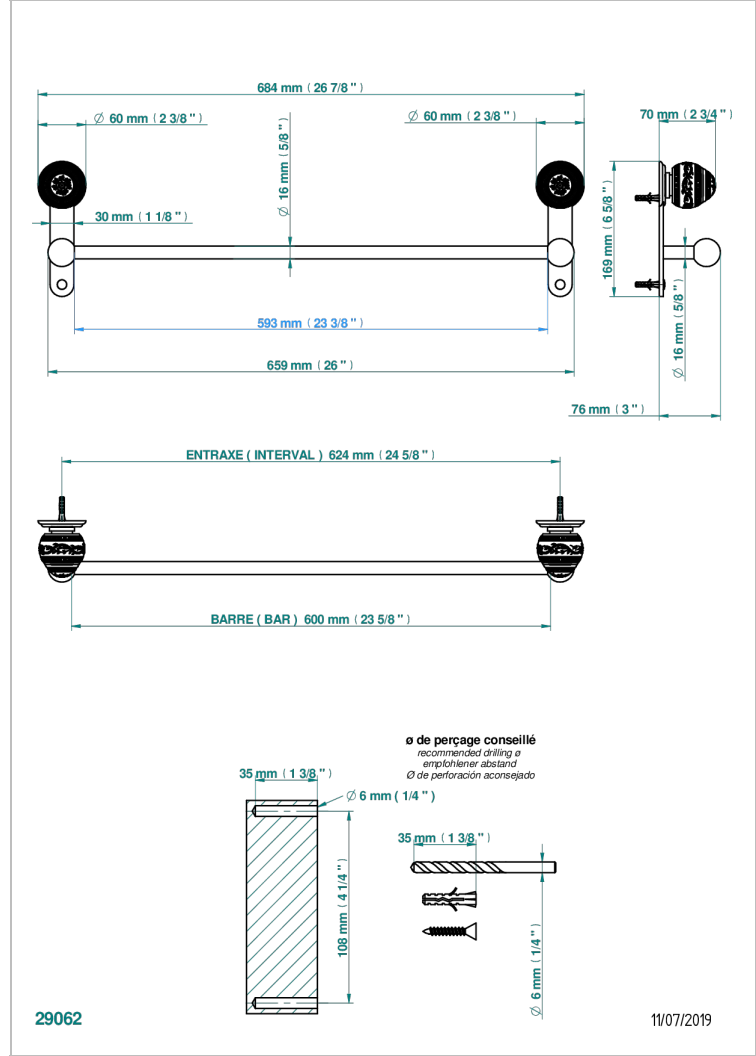

# MARQUISE PLATINUM DECOR

A7G-514/60

Single towel rail, fixed rail, length: 600 mm

## CHARACTERISTIC

- Marquise platinum decor
- Single towel rail, fixed rail, length: 600 mm