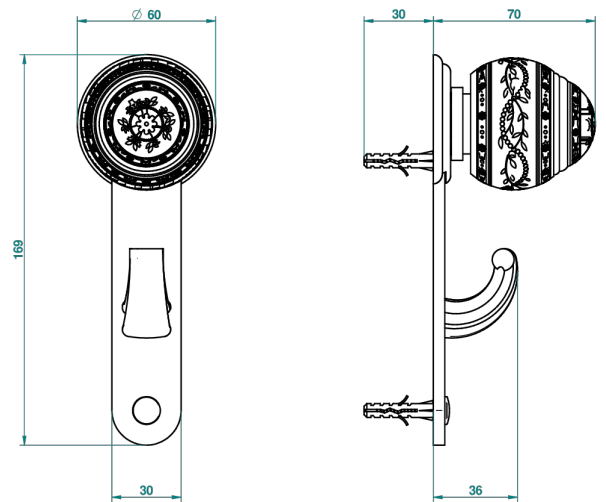

MARQUISE PLATINUM DECOR

A7G-508

Robe hook single small

THG®
PARIS

29061

14/06/2010

CHARACTERISTIC

- Marquise platinum decor
- Robe hook single small

AVAILABLE FINITIONS

Black ceram - D30
Blush PVD - H62
Brass color PVD - H49
Brown bronze color PVD - F33
Chrome polished - A02
Chrome polished / gold polished - G02

Copper antique matt, coated - H07
Gold color PVD - H52
Gold mat - F07
Gold polished - F01
Graphite PVD - H64
Light coated bronze - D01

Matt Umber PVD - H67
Matt blush PVD - H60
Matt brass color PVD - H50
Matt brown bronze color PVD - F34
Matt chrome (American satin) - C02
Matt gold color PVD - H53

Matt graphite PVD - H65
Matt nickel (American satin) - C01
Matt nickel color PVD - H56
Nickel antique / Sovereign - H28
Nickel color PVD - H55
Nickel polished - B01

Soft gold - F30
Soft matt gold - F31
Umber PVD - H66