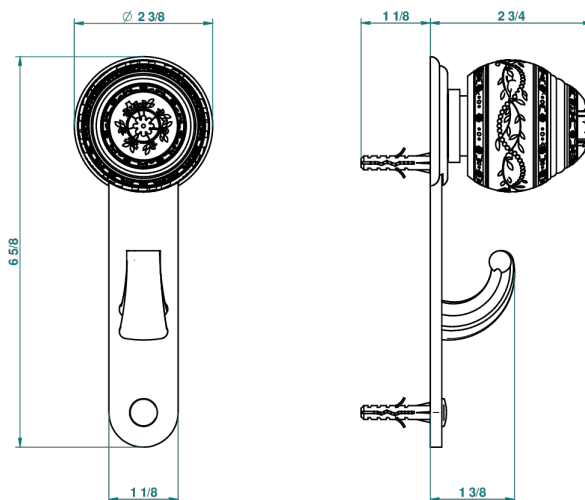

MARQUISE PLATINUM DECOR

A7G-508

Robe hook single small

29061

14/06/2010

CHARACTERISTIC

- Marquise platinum decor
- Robe hook single small

AVAILABLE FINITIONS

Black ceram - D30
Blush PVD - H62
Brass color PVD - H49
Brown bronze color PVD - F33
Chrome polished - A02
Chrome polished / gold polished - G02

Copper antique matt, coated - H07
Gold color PVD - H52
Gold mat - F07
Gold polished - F01
Graphite PVD - H64
Light coated bronze - D01

Matt Umber PVD - H67
Matt blush PVD - H60
Matt brass color PVD - H50
Matt brown bronze color PVD - F34
Matt chrome (American satin) - C02
Matt gold color PVD - H53

Matt graphite PVD - H65
Matt nickel (American satin) - C01
Matt nickel color PVD - H56
Nickel antique / Sovereign - H28
Nickel color PVD - H55
Nickel polished - B01

Soft gold - F30
Soft matt gold - F31
Umber PVD - H66