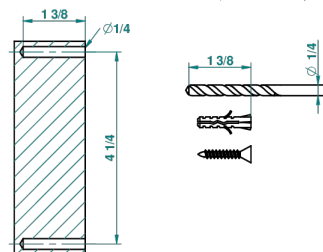

MARQUISE PLATINUM DECOR

A7G-508

Robe hook single small

29061

14/06/2010

CHARACTERISTIC

- Marquise platinum decor
- Robe hook single small

AVAILABLE FINITIONS

Black ceram - D30
Blush PVD - H62
Brass color PVD - H49
Brown bronze color PVD - F33
Chrome polished - A02
Chrome polished / gold polished - G02

Copper antique matt, coated - H07
Gold color PVD - H52
Gold mat - F07
Gold polished - F01
Graphite PVD - H64
Light coated bronze - D01

Matt Umber PVD - H67
Matt blush PVD - H60
Matt brass color PVD - H50
Matt brown bronze color PVD - F34
Matt chrome (American satin) - C02
Matt gold color PVD - H53

Matt graphite PVD - H65
Matt nickel (American satin) - C01
Matt nickel color PVD - H56
Nickel antique / Sovereign - H28
Nickel color PVD - H55
Nickel polished - B01

Soft gold - F30
Soft matt gold - F31
Umber PVD - H66