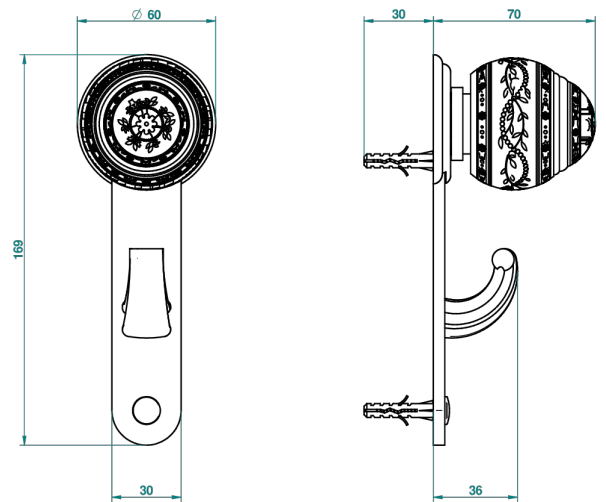

MARQUISE PLATINUM DECOR

A7G-508

Single robe hook

THG®
PARIS

29061

14/06/2010

CHARACTERISTIC

- Marquise platinum decor
- Single robe hook

AVAILABLE FINITIONS

Antique nickel - H28
Black ceram - D30
Blush PVD - H62
Brass color PVD - H49
Brown bronze color PVD - F33
Gold color PVD - H52

Graphite PVD - H64
Lacquered light bronze - D01
Matt Umber PVD - H67
Matt blush PVD - H60
Matt brass color PVD - H50
Matt brown bronze color PVD - F34

Matt chrome - C02
Matt gold - F07
Matt gold color PVD - H53
Matt graphite PVD - H65
Matt nickel (color finish) - C01
Matt nickel color PVD - H56

Nickel color PVD - H55
Polished chrome (color finish) - A02
Polished chrome / Polished gold
(color finish) - G02
Polished gold (color finish) - F01
Polished nickel - B01
Soft gold - F30

Soft matt gold - F31
Umber PVD - H66
Varnished matt antique red copper
(color finish) - H07