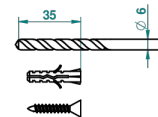

MARQUISE PLATINUM DECOR

A7G-508

Single robe hook

THG®
PARIS

29061

14/06/2010

CHARACTERISTIC

- Marquise platinum decor
- Single robe hook

AVAILABLE FINITIONS

Antique nickel - H28
Black ceram - D30
Blush PVD - H62
Brass color PVD - H49
Brown bronze color PVD - F33
Gold color PVD - H52

Graphite PVD - H64
Lacquered light bronze - D01
Matt Umber PVD - H67
Matt blush PVD - H60
Matt brass color PVD - H50
Matt brown bronze color PVD - F34

Matt chrome - C02
Matt gold - F07
Matt gold color PVD - H53
Matt graphite PVD - H65
Matt nickel (color finish) - C01
Matt nickel color PVD - H56

Nickel color PVD - H55
Polished chrome (color finish) - A02
Polished chrome / Polished gold
(color finish) - G02
Polished gold (color finish) - F01
Polished nickel - B01
Soft gold - F30

Soft matt gold - F31
Umber PVD - H66
Varnished matt antique red copper
(color finish) - H07