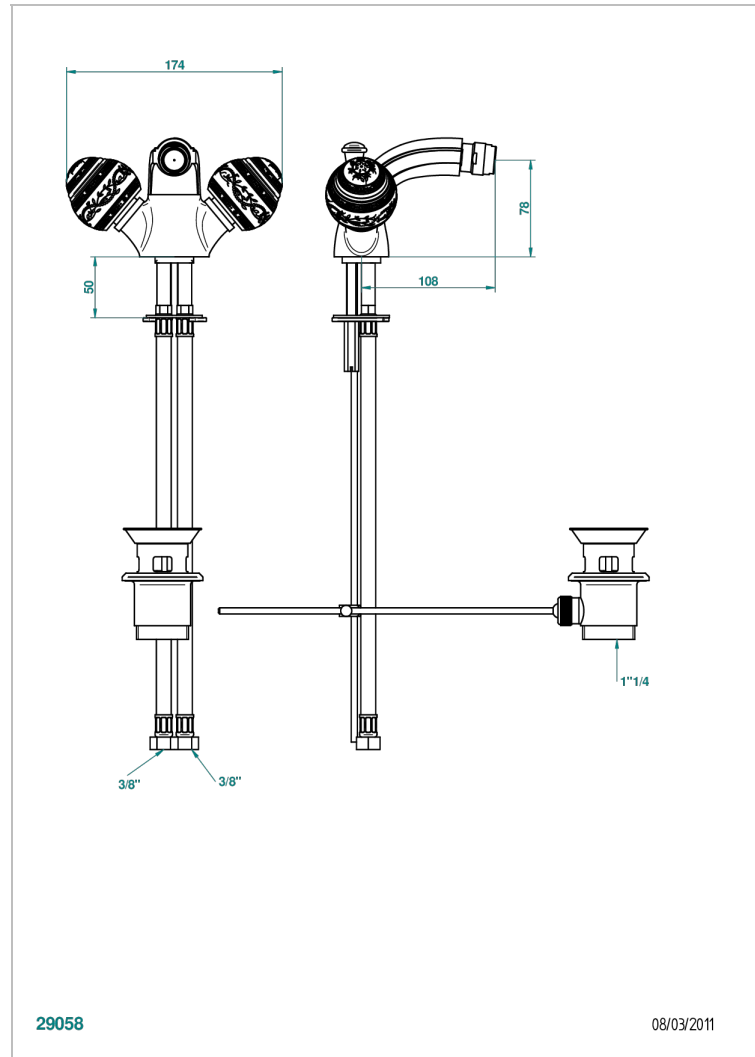

MARQUISE PLATINUM DECOR

A7G-3202

1-hole bidet mixer with swivel jet handshower with waste

THG[®]
PARIS

CHARACTERISTIC

- ACS : 17ACCLY613
- NF : NF EN 200 - IA - Chrome

STANDARDS

TECHNICAL SPECS

- Recommandé : 3 bars (max. 5 bars) - Advised : 43,5 psi (max. 72 psi)
- 15 l/min à 3 bars (4 gpm at 43.5 psi)

AVAILABLE FINITIONS

Antique nickel - H28
Black ceram - D30
Blush PVD - H62
Brass color PVD - H49
Brown bronze color PVD - F33
Gold color PVD - H52