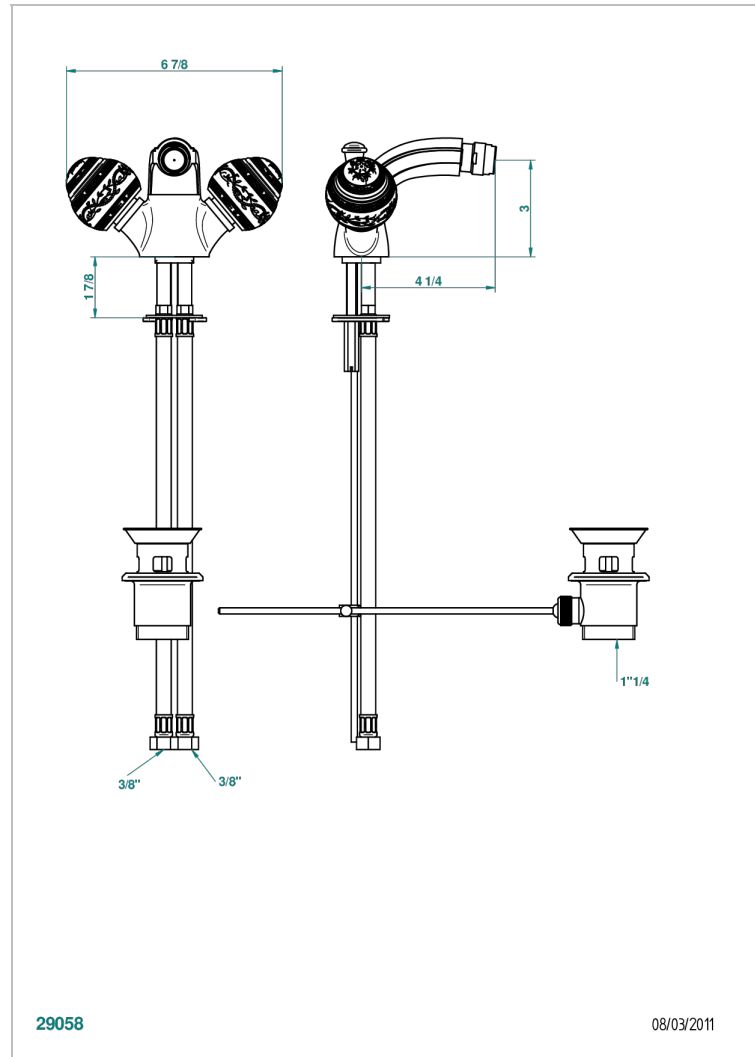

MARQUISE PLATINUM DECOR

A7G-3202

1-hole bidet mixer with swivel jet handshower with waste

CHARACTERISTIC

- ACS : 17ACCLY613
- NF : NF EN 200 - IA - Chrome

STANDARDS

TECHNICAL SPECS

- Recommandé : 3 bars (max. 5 bars) - Advised : 43,5 psi (max. 72 psi)
- 15 l/min à 3 bars (4 gpm at 43.5 psi)

AVAILABLE FINITIONS

Antique nickel - H28
Black ceram - D30
Blush PVD - H62
Brass color PVD - H49
Brown bronze color PVD - F33
Gold color PVD - H52

Graphite PVD - H64
Lacquered light bronze - D01
Matt Umber PVD - H67
Matt blush PVD - H60
Matt brass color PVD - H50
Matt brown bronze color PVD - F34