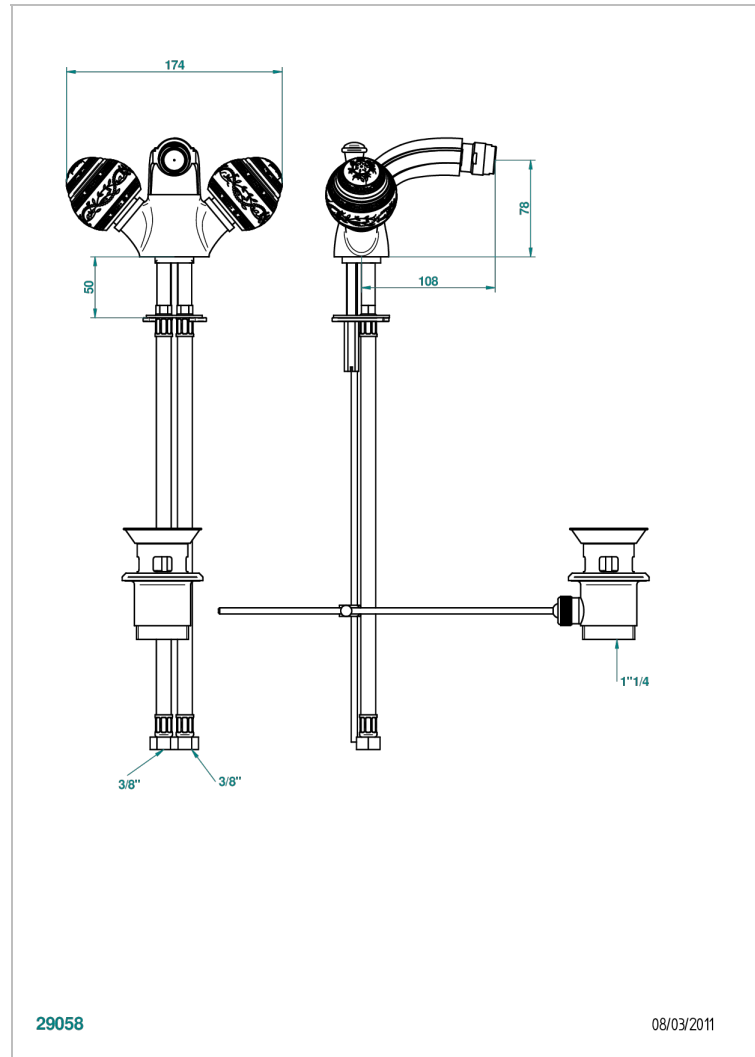

# MARQUISE PLATINUM DECOR

A7G-3202

1-hole bidet mixer with swivel jet handshower with waste

THG<sup>®</sup>  
PARIS

## CHARACTERISTIC

- ACS : 17ACCLY613
- NF : NF EN 200 - IA - Chrome